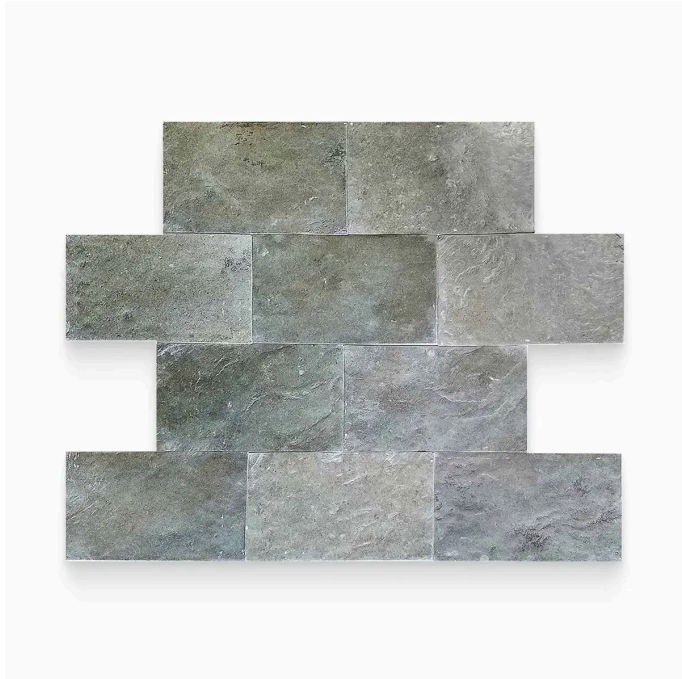

Europa 16 x 24 Prague Antique Rectangle Tile

Europa 16x24 Prague Antique Rectangle Tile

SKU

TIL-PRAGUE-1624-A

COLOR OPTIONS

Toulouse

Prague

Dublin

Budapest

SHAPE / SIZE

PRODUCT INFORMATION

Material Limestone	Shape Rectangle
Chip/Tile Size 16 x 24	Finish Antique
Color Prague	Sq Ft Per Piece 2.67
Glazed N/A	Tile Thickness N/A
Shade Variation V3	Texture Variation N/A
Size Variation N/A	Pits & Chips Variation N/A

PRODUCT GALLERY

Europa lets you bring a touch of European flair to your space. This series features a versatile selection of 6 colors, ranging from neutral tones to bold hues. Offered in 2 practical sizes - 16x24 and 22x33 paver - Europa caters to both grand and intimate design schemes. Suitable for indoor or exterior applications on walls and floors, these tiles offer design flexibility for various possibilities.