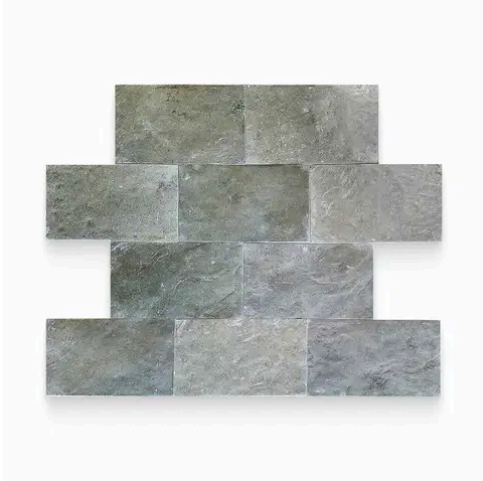

Budapest

SHAPE / SIZE

PRODUCT INFORMATION

Material Limestone	Shape Rectangle
Chip/Tile Size 16 x 24	Finish Antique
Color Prague	Sq Ft Per Piece 2.67
Glazed N/A	Tile Thickness N/A
Shade Variation V3	Texture Variation N/A
Size Variation N/A	Pits & Chips Variation N/A

PRODUCT GALLERY

Europa lets you bring a touch of European flair to your space. This series features a versatile selection of 6 colors, ranging from neutral tones to bold hues. Offered in 2 practical sizes - 16x24 and 22x33 paver - Europa caters to both grand and intimate design schemes. Suitable for indoor or exterior applications on walls and floors, these tiles offer design flexibility for various possibilities.