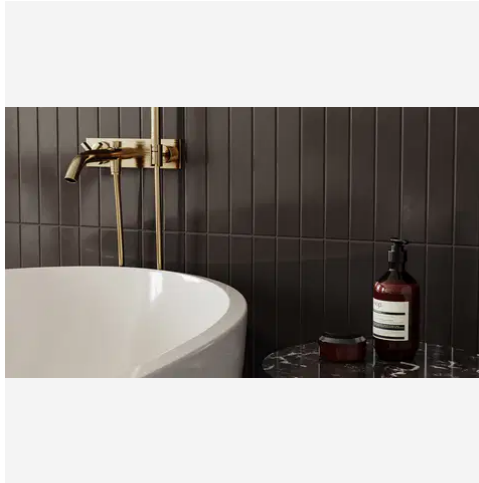

Essential 2 x 2 Vintage Grey Matte Hexagon Mosaic

Essential 2x2 Vintage Grey Matte Hexagon Mosaic

SKU

SPUI-903242

COLOR OPTIONS

Vintage Grey

Cloud Blue

Soft Sage

PRODUCT GALLERY

Elevate your space with the Essential series, featuring nine serene colors in 2x12 ceramic tiles and a jolly trim designed for indoor wall applications. This collection is distinguished by its neutral palette, low variation, and the choice between matte or glossy finishes, complementing any design scheme. The coordinating porcelain mosaics in 0.75" penny round and 2" hexagon shapes, all in a matte finish, are a perfect choice for designing a matching elegant shower pan. With ease of installation in various patterns, this series ensures a seamless and sophisticated application.