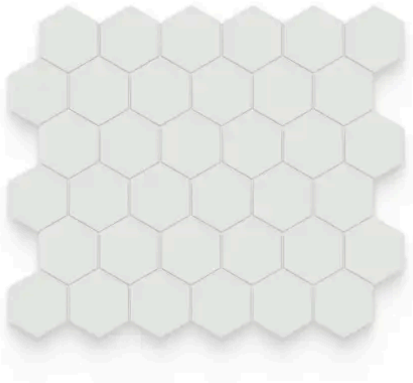

PRODUCT GALLERY

Elevate your space with the Essential series, featuring nine serene colors in 2x12 ceramic tiles and a jolly trim designed for indoor wall applications. This collection is distinguished by its neutral palette, low variation, and the choice between matte or glossy finishes, complementing any design scheme. The coordinating porcelain mosaics in 0.75" penny round and 2" hexagon shapes, all in a matte finish, are a perfect choice for designing a matching elegant shower pan. With ease of installation in various patterns, this series ensures a seamless and sophisticated application.