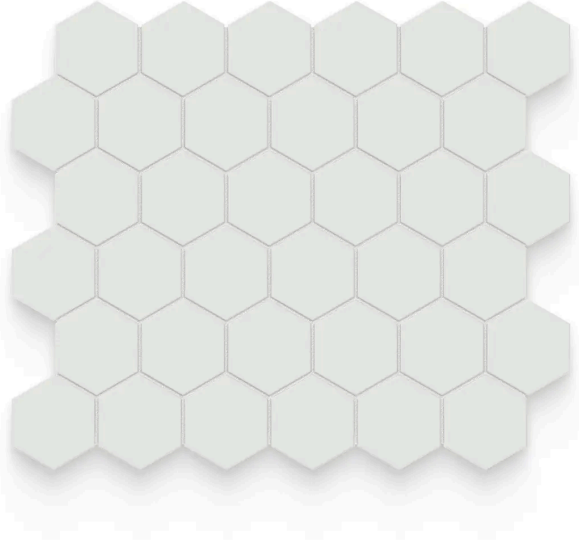

Essential 2 x 2 Vintage Grey Matte Hexagon Mosaic

Essential 2x2 Vintage Grey Matte Hexagon Mosaic

SKU

SPUI-903242

COLOR OPTIONS

Vintage Grey

Cloud Blue

Soft Sage

Retro Black

Loft Grey

Halo Grey

Gallery Grey

Cement Chic

Canvas White

SHAPE / SIZE

0.5 x 12 Jolly

0.75 x 0.75 Penny Round

2 x 2 Hexagon

2 x 12 Rectangle

PRODUCT INFORMATION

Material Porcelain	Shape Hexagon
Chip/Tile Size 2 x 2	Finish Matte
Color Vintage Grey	Sq Ft Per Piece N/A
Glazed Yes	Tile Thickness 9 mm
Shade Variation V1	Texture Variation N/A
Size Variation N/A	Pits & Chips Variation N/A