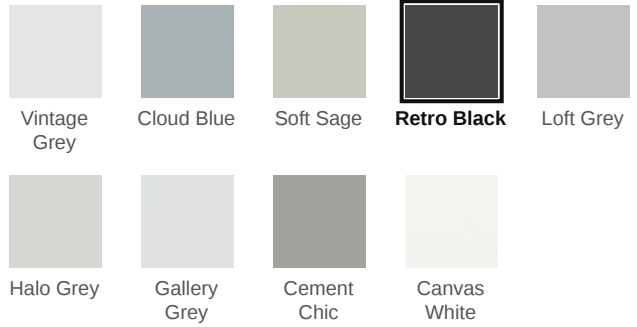

Essential 2 x 2 Retro Black Matte Hexagon Mosaic

Essential 2x2 Retro Black Matte Hexagon Mosaic

SKU

SPUI-903246

COLOR OPTIONS

SHAPE / SIZE

PRODUCT INFORMATION

Material Porcelain	Shape Hexagon
Chip/Tile Size 2 x 2	Finish Matte
Color Retro Black	Sq Ft Per Piece N/A
Glazed Yes	Tile Thickness 9 mm
Shade Variation V1	Texture Variation N/A
Size Variation N/A	Pits & Chips Variation N/A

PRODUCT GALLERY

Elevate your space with the Essential series, featuring nine serene colors in 2x12 ceramic tiles and a jolly trim designed for indoor wall applications. This collection is distinguished by its neutral palette, low variation, and the choice between matte or glossy finishes, complementing any design scheme. The coordinating porcelain mosaics in 0.75" penny round and 2" hexagon shapes, all in a matte finish, are a perfect choice for designing a matching elegant shower pan. With ease of installation in various patterns, this series ensures a seamless and sophisticated application.