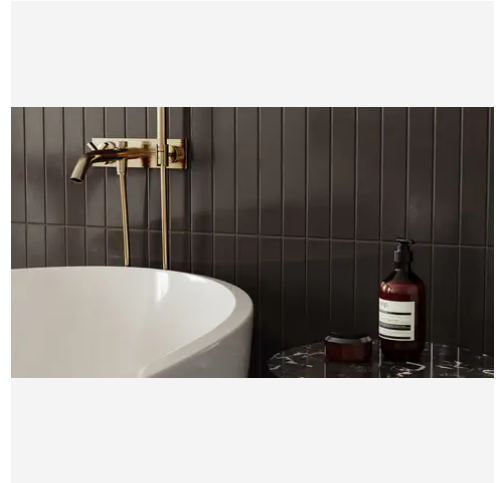

Essential 2 x 2 Retro Black Matte Hexagon Mosaic

Essential 2x2 Retro Black Matte Hexagon Mosaic

SKU

SPUI-903246

COLOR OPTIONS

SHAPE / SIZE

PRODUCT INFORMATION

Material Porcelain	Shape Hexagon
Chip/Tile Size 2 x 2	Finish Matte
Color Retro Black	Sq Ft Per Piece N/A
Glazed Yes	Tile Thickness 9 mm
Shade Variation V1	Texture Variation N/A
Size Variation N/A	Pits & Chips Variation N/A

PRODUCT GALLERY

Elevate your space with the Essential series, featuring nine serene colors in 2x12 ceramic tiles and a jolly trim designed for indoor wall applications. This collection is distinguished by its neutral palette, low variation, and the choice between matte or glossy finishes, complementing any design scheme. The coordinating porcelain mosaics in 0.75" penny round and 2" hexagon shapes, all in a matte finish, are a perfect choice for designing a matching elegant shower pan. With ease of installation in various patterns, this series ensures a seamless and sophisticated application.