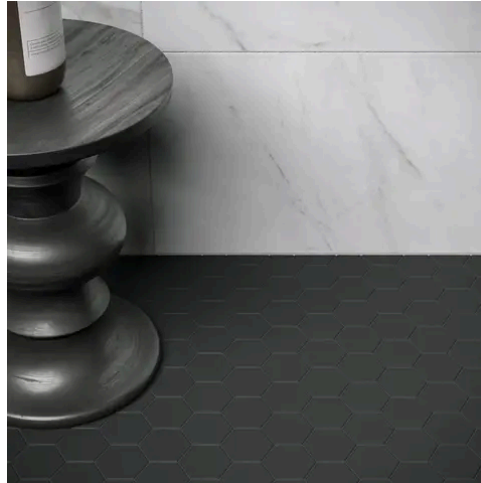

PRODUCT GALLERY

Elevate your space with the Essential series, featuring nine serene colors in 2x12 ceramic tiles and a jolly trim designed for indoor wall applications. This collection is distinguished by its neutral palette, low variation, and the choice between matte or glossy finishes, complementing any design scheme. The coordinating porcelain mosaics in 0.75" penny round and 2" hexagon shapes, all in a matte finish, are a perfect choice for designing a matching elegant shower pan. With ease of installation in various patterns, this series ensures a seamless and sophisticated application.