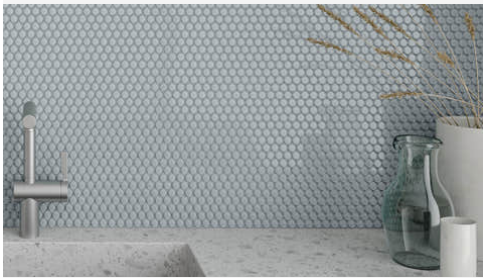

Essential 2 x 2 Retro Black Matte Hexagon Mosaic

Essential 2x2 Retro Black Matte Hexagon Mosaic

SKU

SPUI-903246

COLOR OPTIONS

SHAPE / SIZE

PRODUCT INFORMATION

Material Porcelain	Shape Hexagon
Chip/Tile Size 2 x 2	Finish Matte
Color Retro Black	Sq Ft Per Piece N/A
Glazed Yes	Tile Thickness 9 mm
Shade Variation V1	Texture Variation N/A
Size Variation N/A	Pits & Chips Variation N/A

PRODUCT GALLERY

Elevate your space with the Essential series, featuring nine serene colors in 2x12 ceramic tiles and a jolly trim designed for indoor wall applications. This collection is distinguished by its neutral palette, low variation, and the choice between matte or glossy finishes, complementing any design scheme. The coordinating porcelain mosaics in 0.75" penny round and 2" hexagon shapes, all in a matte finish, are a perfect choice for designing a matching elegant shower pan. With ease of installation in various patterns, this series ensures a seamless and sophisticated application.