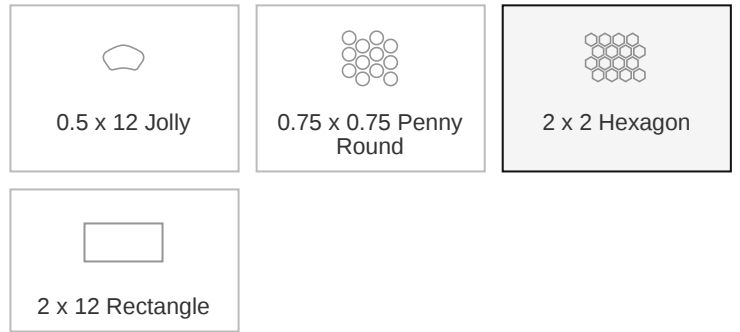

Essential 2 x 2 Retro Black Matte Hexagon Mosaic

Essential 2x2 Retro Black Matte Hexagon Mosaic

SKU

SPUI-903246

COLOR OPTIONS

SHAPE / SIZE

PRODUCT INFORMATION

Material Porcelain	Shape Hexagon
Chip/Tile Size 2 x 2	Finish Matte
Color Retro Black	Sq Ft Per Piece N/A
Glazed Yes	Tile Thickness 9 mm
Shade Variation V1	Texture Variation N/A
Size Variation N/A	Pits & Chips Variation N/A

PACKAGING INFORMATION

Pieces Per Box
10

Sq Ft Per Box
9.4

Weight Per Box
24

Boxes Per Crate
81

Sq Ft Per Crate
761.4

Sold By Full Box
Yes

TECHNICAL INFORMATION

PRODUCT GALLERY

Elevate your space with the Essential series, featuring nine serene colors in 2x12 ceramic tiles and a jolly trim designed for indoor wall applications. This collection is distinguished by its neutral palette, low variation, and the choice between matte or glossy finishes, complementing any design scheme. The coordinating porcelain mosaics in 0.75" penny round and 2" hexagon shapes, all in a matte finish, are a perfect choice for designing a matching elegant shower pan. With ease of installation in various patterns, this series ensures a seamless and sophisticated application.