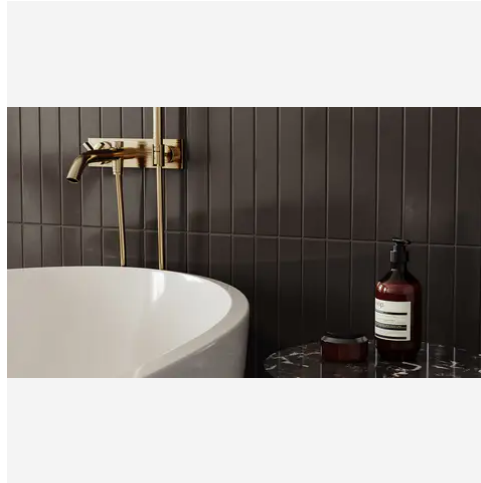

Essential 2 x 2 Cloud Blue Matte Hexagon Mosaic

Essential 2x2 Cloud Blue Matte Hexagon Mosaic

SKU

SPUI-903244

COLOR OPTIONS

SHAPE / SIZE

PRODUCT INFORMATION

Material Porcelain	Shape Hexagon
Chip/Tile Size 2 x 2	Finish Matte
Color Cloud Blue	Sq Ft Per Piece N/A
Glazed Yes	Tile Thickness 9 mm
Shade Variation V1	Texture Variation N/A
Size Variation N/A	Pits & Chips Variation N/A

PRODUCT GALLERY

Elevate your space with the Essential series, featuring nine serene colors in 2x12 ceramic tiles and a jolly trim designed for indoor wall applications. This collection is distinguished by its neutral palette, low variation, and the choice between matte or glossy finishes, complementing any design scheme. The coordinating porcelain mosaics in 0.75" penny round and 2" hexagon shapes, all in a matte finish, are a perfect choice for designing a matching elegant shower pan. With ease of installation in various patterns, this series ensures a seamless and sophisticated application.