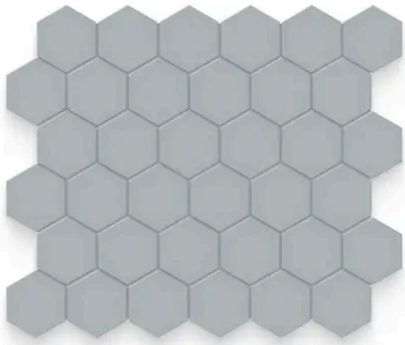

PRODUCT GALLERY

Elevate your space with the Essential series, featuring nine serene colors in 2x12 ceramic tiles and a jolly trim designed for indoor wall applications. This collection is distinguished by its neutral palette, low variation, and the choice between matte or glossy finishes, complementing any design scheme. The coordinating porcelain mosaics in 0.75" penny round and 2" hexagon shapes, all in a matte finish, are a perfect choice for designing a matching elegant shower pan. With ease of installation in various patterns, this series ensures a seamless and sophisticated application.