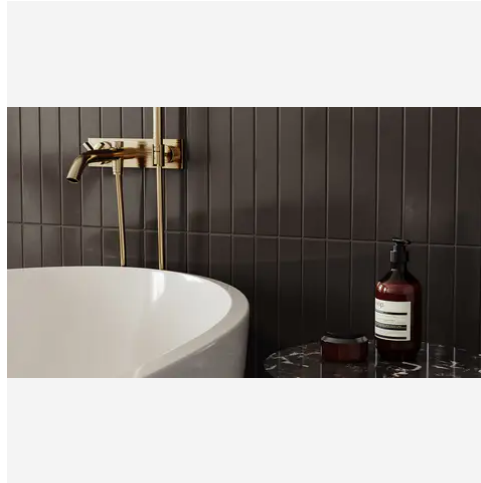

Essential 2 x 2 Cloud Blue Matte Hexagon Mosaic

Essential 2x2 Cloud Blue Matte Hexagon Mosaic

SKU

SPUI-903244

COLOR OPTIONS

Vintage Grey

Cloud Blue

Soft Sage

PRODUCT GALLERY

Elevate your space with the Essential series, featuring nine serene colors in 2x12 ceramic tiles and a jolly trim designed for indoor wall applications. This collection is distinguished by its neutral palette, low variation, and the choice between matte or glossy finishes, complementing any design scheme. The coordinating porcelain mosaics in 0.75" penny round and 2" hexagon shapes, all in a matte finish, are a perfect choice for designing a matching elegant shower pan. With ease of installation in various patterns, this series ensures a seamless and sophisticated application.