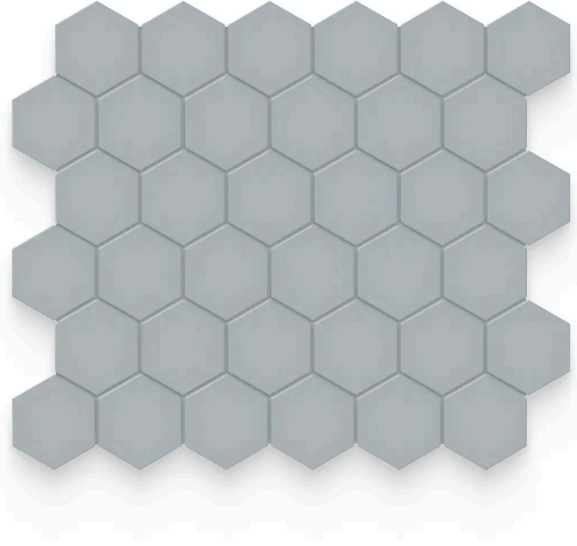

Essential 2 x 2 Cloud Blue Matte Hexagon Mosaic

Essential 2x2 Cloud Blue Matte Hexagon Mosaic

SKU

SPUI-903244

COLOR OPTIONS

SHAPE / SIZE

PRODUCT INFORMATION

Material Porcelain	Shape Hexagon
Chip/Tile Size 2 x 2	Finish Matte
Color Cloud Blue	Sq Ft Per Piece N/A
Glazed Yes	Tile Thickness 9 mm
Shade Variation V1	Texture Variation N/A
Size Variation N/A	Pits & Chips Variation N/A

PRODUCT GALLERY

Elevate your space with the Essential series, featuring nine serene colors in 2x12 ceramic tiles and a jolly trim designed for indoor wall applications. This collection is distinguished by its neutral palette, low variation, and the choice between matte or glossy finishes, complementing any design scheme. The coordinating porcelain mosaics in 0.75" penny round and 2" hexagon shapes, all in a matte finish, are a perfect choice for designing a matching elegant shower pan. With ease of installation in various patterns, this series ensures a seamless and sophisticated application.