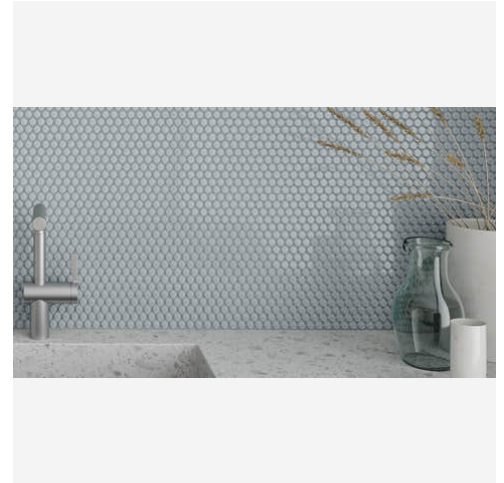

Essential 2 x 2 Cloud Blue Matte Hexagon Mosaic

Essential 2x2 Cloud Blue Matte Hexagon Mosaic

SKU

SPUI-903244

COLOR OPTIONS

SHAPE / SIZE

PRODUCT INFORMATION

Material Porcelain	Shape Hexagon
Chip/Tile Size 2 x 2	Finish Matte
Color Cloud Blue	Sq Ft Per Piece N/A
Glazed Yes	Tile Thickness 9 mm
Shade Variation V1	Texture Variation N/A
Size Variation N/A	Pits & Chips Variation N/A

PRODUCT GALLERY

Elevate your space with the Essential series, featuring nine serene colors in 2x12 ceramic tiles and a jolly trim designed for indoor wall applications. This collection is distinguished by its neutral palette, low variation, and the choice between matte or glossy finishes, complementing any design scheme. The coordinating porcelain mosaics in 0.75" penny round and 2" hexagon shapes, all in a matte finish, are a perfect choice for designing a matching elegant shower pan. With ease of installation in various patterns, this series ensures a seamless and sophisticated application.