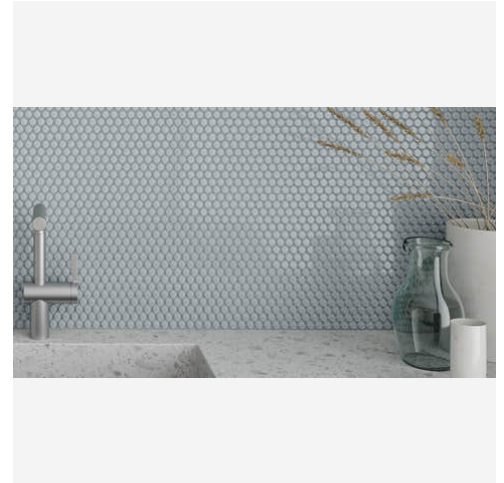

Essential 2 x 2 Cloud Blue Matte Hexagon Mosaic

Essential 2x2 Cloud Blue Matte Hexagon Mosaic

SKU

SPUI-903244

COLOR OPTIONS

Vintage Grey

Cloud Blue

Soft Sage

PRODUCT GALLERY

Elevate your space with the Essential series, featuring nine serene colors in 2x12 ceramic tiles and a jolly trim designed for indoor wall applications. This collection is distinguished by its neutral palette, low variation, and the choice between matte or glossy finishes, complementing any design scheme. The coordinating porcelain mosaics in 0.75" penny round and 2" hexagon shapes, all in a matte finish, are a perfect choice for designing a matching elegant shower pan. With ease of installation in various patterns, this series ensures a seamless and sophisticated application.