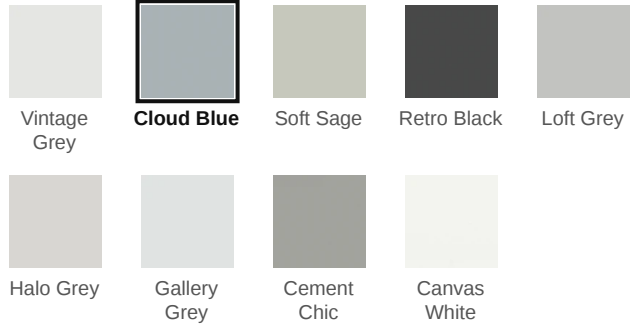

Essential 2 x 2 Cloud Blue Matte Hexagon Mosaic

Essential 2x2 Cloud Blue Matte Hexagon Mosaic

SKU

SPUI-903244

COLOR OPTIONS

SHAPE / SIZE

PRODUCT INFORMATION

Material Porcelain	Shape Hexagon
Chip/Tile Size 2 x 2	Finish Matte
Color Cloud Blue	Sq Ft Per Piece N/A
Glazed Yes	Tile Thickness 9 mm
Shade Variation V1	Texture Variation N/A
Size Variation N/A	Pits & Chips Variation N/A

PRODUCT GALLERY

Elevate your space with the Essential series, featuring nine serene colors in 2x12 ceramic tiles and a jolly trim designed for indoor wall applications. This collection is distinguished by its neutral palette, low variation, and the choice between matte or glossy finishes, complementing any design scheme. The coordinating porcelain mosaics in 0.75" penny round and 2" hexagon shapes, all in a matte finish, are a perfect choice for designing a matching elegant shower pan. With ease of installation in various patterns, this series ensures a seamless and sophisticated application.