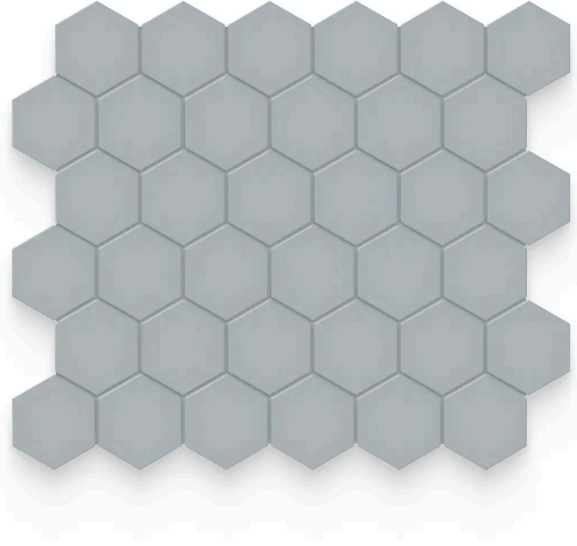

Essential 2 x 2 Cloud Blue Matte Hexagon Mosaic

Essential 2x2 Cloud Blue Matte Hexagon Mosaic

SKU

SPUI-903244

COLOR OPTIONS

Vintage Grey

Cloud Blue

Soft Sage

Retro Black

Loft Grey

Halo Grey

Gallery Grey

Cement Chic

Canvas White

SHAPE / SIZE

0.5 x 12 Jolly

0.75 x 0.75 Penny Round

2 x 2 Hexagon

2 x 12 Rectangle

PRODUCT INFORMATION

| | |
|-------------------------|-------------------------------|
| Material Porcelain | Shape Hexagon |
| Chip/Tile Size 2 x 2 | Finish Matte |
| Color Cloud Blue | Sq Ft Per Piece N/A |
| Glazed Yes | Tile Thickness 9 mm |
| Shade Variation V1 | Texture Variation N/A |
| Size Variation N/A | Pits & Chips Variation N/A |

PRODUCT GALLERY

Elevate your space with the Essential series, featuring nine serene colors in 2x12 ceramic tiles and a jolly trim designed for indoor wall applications. This collection is distinguished by its neutral palette, low variation, and the choice between matte or glossy finishes, complementing any design scheme. The coordinating porcelain mosaics in 0.75" penny round and 2" hexagon shapes, all in a matte finish, are a perfect choice for designing a matching elegant shower pan. With ease of installation in various patterns, this series ensures a seamless and sophisticated application.