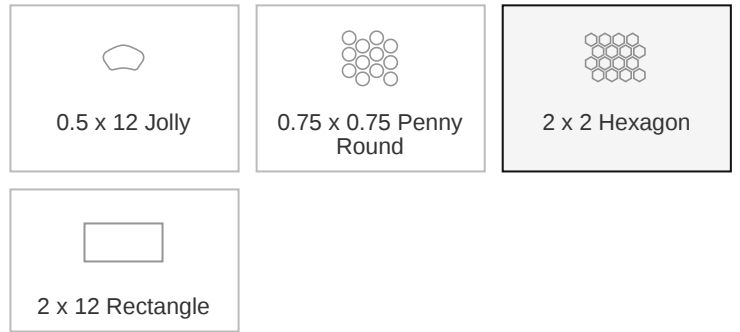

Essential 2 x 2 Cloud Blue Matte Hexagon Mosaic

Essential 2x2 Cloud Blue Matte Hexagon Mosaic

SKU

SPUI-903244

COLOR OPTIONS

SHAPE / SIZE

PRODUCT INFORMATION

Material Porcelain	Shape Hexagon
Chip/Tile Size 2 x 2	Finish Matte
Color Cloud Blue	Sq Ft Per Piece N/A
Glazed Yes	Tile Thickness 9 mm
Shade Variation V1	Texture Variation N/A
Size Variation N/A	Pits & Chips Variation N/A

PACKAGING INFORMATION

Pieces Per Box
10

Sq Ft Per Box
9.4

Weight Per Box
24

Boxes Per Crate
81

Sq Ft Per Crate
761.4

Sold By Full Box
Yes

TECHNICAL INFORMATION

PRODUCT GALLERY

Elevate your space with the Essential series, featuring nine serene colors in 2x12 ceramic tiles and a jolly trim designed for indoor wall applications. This collection is distinguished by its neutral palette, low variation, and the choice between matte or glossy finishes, complementing any design scheme. The coordinating porcelain mosaics in 0.75" penny round and 2" hexagon shapes, all in a matte finish, are a perfect choice for designing a matching elegant shower pan. With ease of installation in various patterns, this series ensures a seamless and sophisticated application.