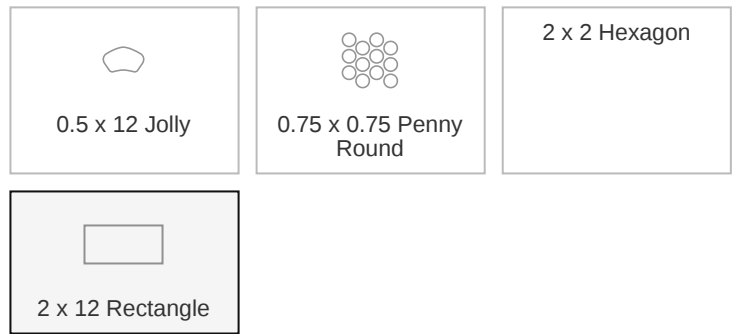

# Essential 2 x 12 Soft Sage Glossy Rectangle Tile

Essential 2x12 Soft Sage Glossy Rectangle Tile

SKU  
SPUI-903206

COLOR OPTIONS

SHAPE / SIZE

PRODUCT INFORMATION

Material Ceramic	Shape Rectangle
Chip/Tile Size 2 x 12	Finish Glossy
Color Soft Sage	Sq Ft Per Piece N/A
Glazed Yes	Tile Thickness 9 mm
Shade Variation V1	Texture Variation N/A
Size Variation N/A	Pits & Chips Variation N/A