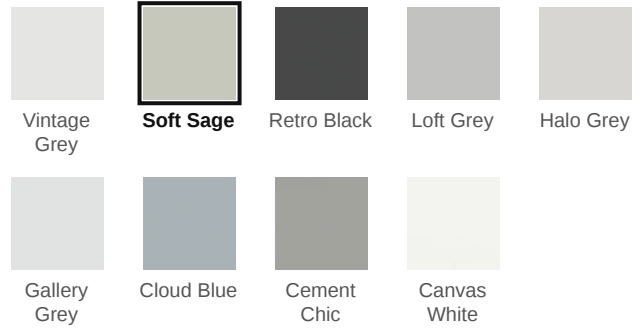

Essential 2 x 12 Soft Sage Glossy Rectangle Tile

Essential 2x12 Soft Sage Glossy Rectangle Tile

SKU
SPUI-903206

COLOR OPTIONS

SHAPE / SIZE

PRODUCT INFORMATION

Material Ceramic	Shape Rectangle
Chip/Tile Size 2 x 12	Finish Glossy
Color Soft Sage	Sq Ft Per Piece N/A
Glazed Yes	Tile Thickness 9 mm
Shade Variation V1	Texture Variation N/A
Size Variation N/A	Pits & Chips Variation N/A

PRODUCT GALLERY

Elevate your space with the Essential series, featuring nine serene colors in 2x12 ceramic tiles and a jolly trim designed for indoor wall applications. This collection is distinguished by its neutral palette, low variation, and the choice between matte or glossy finishes, complementing any design scheme. The coordinating porcelain mosaics in 0.75" penny round and 2" hexagon shapes, all in a matte finish, are a perfect choice for designing a matching elegant shower pan. With ease of installation in various patterns, this series ensures a seamless and sophisticated application.