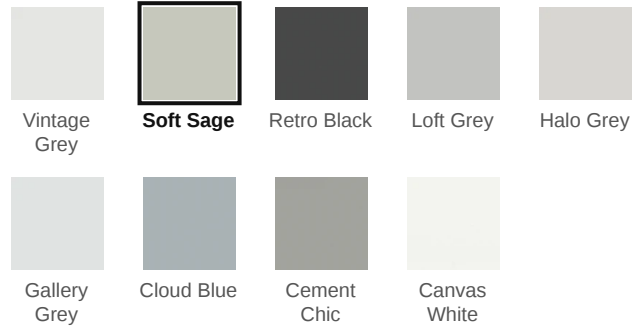

# Essential 2 x 12 Soft Sage Glossy Rectangle Tile

Essential 2x12 Soft Sage Glossy Rectangle Tile

SKU  
SPUI-903206

COLOR OPTIONS

SHAPE / SIZE

PRODUCT INFORMATION

Material Ceramic	Shape Rectangle
Chip/Tile Size 2 x 12	Finish Glossy
Color Soft Sage	Sq Ft Per Piece N/A
Glazed Yes	Tile Thickness 9 mm
Shade Variation V1	Texture Variation N/A
Size Variation N/A	Pits & Chips Variation N/A

## PRODUCT GALLERY

---

Elevate your space with the Essential series, featuring nine serene colors in 2x12 ceramic tiles and a jolly trim designed for indoor wall applications. This collection is distinguished by its neutral palette, low variation, and the choice between matte or glossy finishes, complementing any design scheme. The coordinating porcelain mosaics in 0.75" penny round and 2" hexagon shapes, all in a matte finish, are a perfect choice for designing a matching elegant shower pan. With ease of installation in various patterns, this series ensures a seamless and sophisticated application.