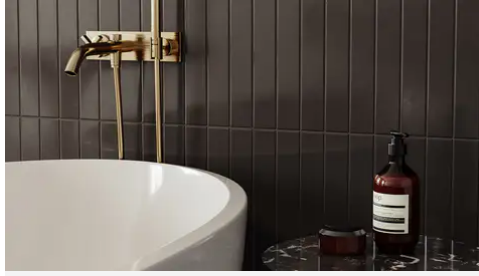

PRODUCT GALLERY

Elevate your space with the Essential series, featuring nine serene colors in 2x12 ceramic tiles and a jolly trim designed for indoor wall applications. This collection is distinguished by its neutral palette, low variation, and the choice between matte or glossy finishes, complementing any design scheme. The coordinating porcelain mosaics in 0.75" penny round and 2" hexagon shapes, all in a matte finish, are a perfect choice for designing a matching elegant shower pan. With ease of installation in various patterns, this series ensures a seamless and sophisticated application.