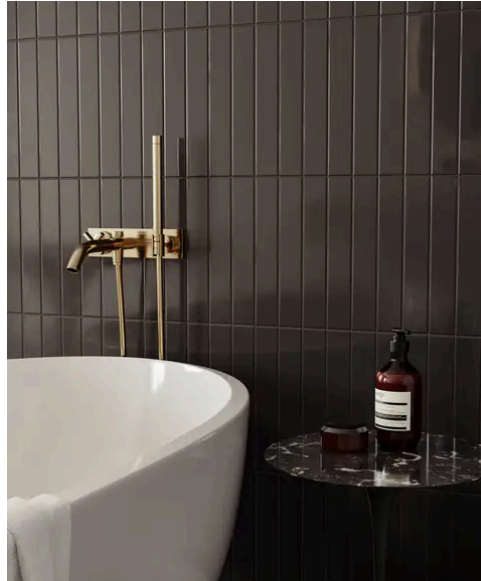

PRODUCT GALLERY

Elevate your space with the Essential series, featuring nine serene colors in 2x12 ceramic tiles and a jolly trim designed for indoor wall applications. This collection is distinguished by its neutral palette, low variation, and the choice between matte or glossy finishes, complementing any design scheme. The coordinating porcelain mosaics in 0.75" penny round and 2" hexagon shapes, all in a matte finish, are a perfect choice for designing a matching elegant shower pan. With ease of installation in various patterns, this series ensures a seamless and sophisticated application.