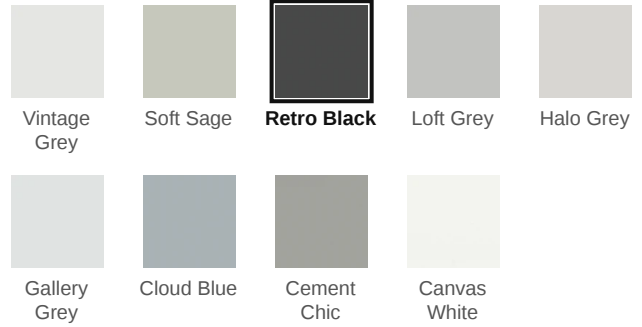

Essential 2 x 12 Retro Black Glossy Rectangle Tile

Essential 2x12 Retro Black Glossy Rectangle Tile

SKU

SPUI-903212

COLOR OPTIONS

SHAPE / SIZE

PRODUCT INFORMATION

Material Ceramic	Shape Rectangle
Chip/Tile Size 2 x 12	Finish Glossy
Color Retro Black	Sq Ft Per Piece N/A
Glazed Yes	Tile Thickness 9 mm
Shade Variation V1	Texture Variation N/A
Size Variation N/A	Pits & Chips Variation N/A

PRODUCT GALLERY

Elevate your space with the Essential series, featuring nine serene colors in 2x12 ceramic tiles and a jolly trim designed for indoor wall applications. This collection is distinguished by its neutral palette, low variation, and the choice between matte or glossy finishes, complementing any design scheme. The coordinating porcelain mosaics in 0.75" penny round and 2" hexagon shapes, all in a matte finish, are a perfect choice for designing a matching elegant shower pan. With ease of installation in various patterns, this series ensures a seamless and sophisticated application.