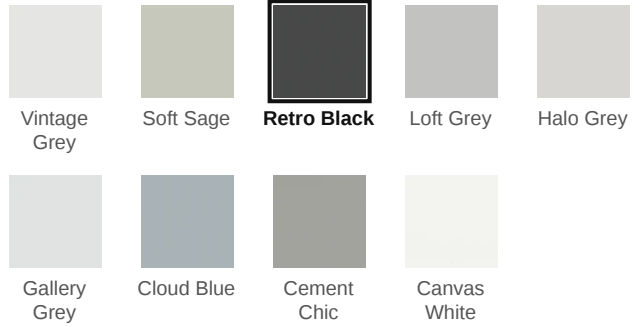

Essential 2 x 12 Retro Black Glossy Rectangle Tile

Essential 2x12 Retro Black Glossy Rectangle Tile

SKU

SPUI-903212

COLOR OPTIONS

SHAPE / SIZE

PRODUCT INFORMATION

Material Ceramic	Shape Rectangle
Chip/Tile Size 2 x 12	Finish Glossy
Color Retro Black	Sq Ft Per Piece N/A
Glazed Yes	Tile Thickness 9 mm
Shade Variation V1	Texture Variation N/A
Size Variation N/A	Pits & Chips Variation N/A

PRODUCT GALLERY

Elevate your space with the Essential series, featuring nine serene colors in 2x12 ceramic tiles and a jolly trim designed for indoor wall applications. This collection is distinguished by its neutral palette, low variation, and the choice between matte or glossy finishes, complementing any design scheme. The coordinating porcelain mosaics in 0.75" penny round and 2" hexagon shapes, all in a matte finish, are a perfect choice for designing a matching elegant shower pan. With ease of installation in various patterns, this series ensures a seamless and sophisticated application.