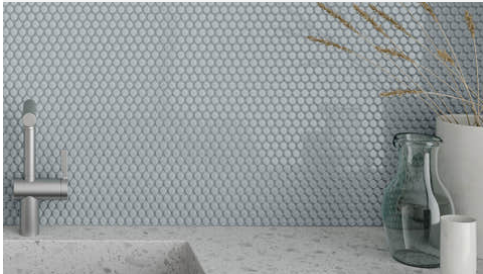

Essential 2 x 12 Retro Black Glossy Rectangle Tile

Essential 2x12 Retro Black Glossy Rectangle Tile

SKU

SPUI-903212

COLOR OPTIONS

SHAPE / SIZE

PRODUCT INFORMATION

Material Ceramic	Shape Rectangle
Chip/Tile Size 2 x 12	Finish Glossy
Color Retro Black	Sq Ft Per Piece N/A
Glazed Yes	Tile Thickness 9 mm
Shade Variation V1	Texture Variation N/A
Size Variation N/A	Pits & Chips Variation N/A

PRODUCT GALLERY

Elevate your space with the Essential series, featuring nine serene colors in 2x12 ceramic tiles and a jolly trim designed for indoor wall applications. This collection is distinguished by its neutral palette, low variation, and the choice between matte or glossy finishes, complementing any design scheme. The coordinating porcelain mosaics in 0.75" penny round and 2" hexagon shapes, all in a matte finish, are a perfect choice for designing a matching elegant shower pan. With ease of installation in various patterns, this series ensures a seamless and sophisticated application.