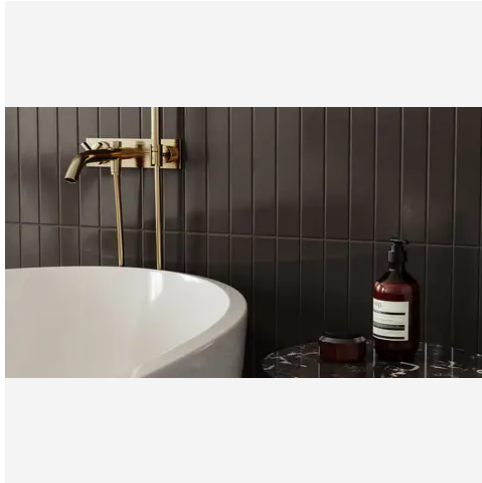

PRODUCT GALLERY

Elevate your space with the Essential series, featuring nine serene colors in 2x12 ceramic tiles and a jolly trim designed for indoor wall applications. This collection is distinguished by its neutral palette, low variation, and the choice between matte or glossy finishes, complementing any design scheme. The coordinating porcelain mosaics in 0.75" penny round and 2" hexagon shapes, all in a matte finish, are a perfect choice for designing a matching elegant shower pan. With ease of installation in various patterns, this series ensures a seamless and sophisticated application.