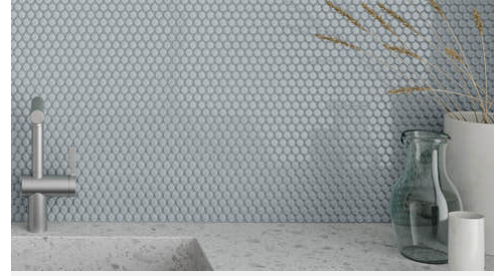

Essential 2 x 12 Halo Grey Glossy Rectangle Tile

Essential 2x12 Halo Grey Glossy Rectangle Tile

SKU
SPUI-903210

COLOR OPTIONS

				
Vintage Grey	Soft Sage	Retro Black	Loft Grey	Halo Grey
				
Gallery Grey	Cloud Blue	Cement Chic	Canvas White	

PRODUCT GALLERY

Elevate your space with the Essential series, featuring nine serene colors in 2x12 ceramic tiles and a jolly trim designed for indoor wall applications. This collection is distinguished by its neutral palette, low variation, and the choice between matte or glossy finishes, complementing any design scheme. The coordinating porcelain mosaics in 0.75" penny round and 2" hexagon shapes, all in a matte finish, are a perfect choice for designing a matching elegant shower pan. With ease of installation in various patterns, this series ensures a seamless and sophisticated application.