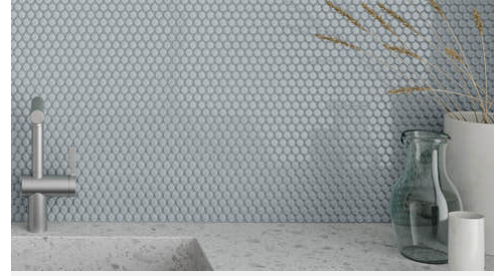

Essential 2 x 12 Cloud Blue Glossy Rectangle Tile

Essential 2x12 Cloud Blue Glossy Rectangle Tile

SKU

SPUI-903207

COLOR OPTIONS

Vintage Grey

Soft Sage

Retro Black

PRODUCT GALLERY

Elevate your space with the Essential series, featuring nine serene colors in 2x12 ceramic tiles and a jolly trim designed for indoor wall applications. This collection is distinguished by its neutral palette, low variation, and the choice between matte or glossy finishes, complementing any design scheme. The coordinating porcelain mosaics in 0.75" penny round and 2" hexagon shapes, all in a matte finish, are a perfect choice for designing a matching elegant shower pan. With ease of installation in various patterns, this series ensures a seamless and sophisticated application.