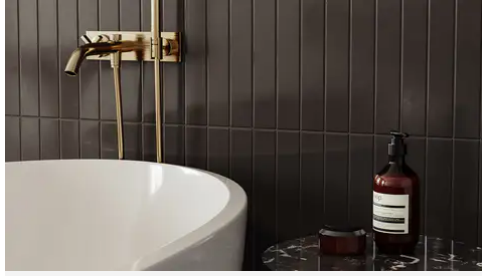

PRODUCT GALLERY

Elevate your space with the Essential series, featuring nine serene colors in 2x12 ceramic tiles and a jolly trim designed for indoor wall applications. This collection is distinguished by its neutral palette, low variation, and the choice between matte or glossy finishes, complementing any design scheme. The coordinating porcelain mosaics in 0.75" penny round and 2" hexagon shapes, all in a matte finish, are a perfect choice for designing a matching elegant shower pan. With ease of installation in various patterns, this series ensures a seamless and sophisticated application.