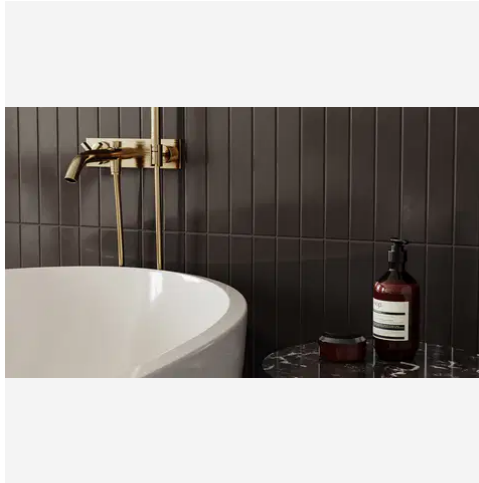

Essential 2 x 12 Cement Chic Matte Rectangle Tile

Essential 2x12 Cement Chic Matte Rectangle Tile

SKU
SPUI-903217

COLOR OPTIONS

SHAPE / SIZE

PRODUCT INFORMATION

| | |
|--------------------------|-------------------------------|
| Material Ceramic | Shape Rectangle |
| Chip/Tile Size 2 x 12 | Finish Matte |
| Color Cement Chic | Sq Ft Per Piece N/A |
| Glazed Yes | Tile Thickness 9 mm |
| Shade Variation V1 | Texture Variation N/A |
| Size Variation N/A | Pits & Chips Variation N/A |

PRODUCT GALLERY

Elevate your space with the Essential series, featuring nine serene colors in 2x12 ceramic tiles and a jolly trim designed for indoor wall applications. This collection is distinguished by its neutral palette, low variation, and the choice between matte or glossy finishes, complementing any design scheme. The coordinating porcelain mosaics in 0.75" penny round and 2" hexagon shapes, all in a matte finish, are a perfect choice for designing a matching elegant shower pan. With ease of installation in various patterns, this series ensures a seamless and sophisticated application.