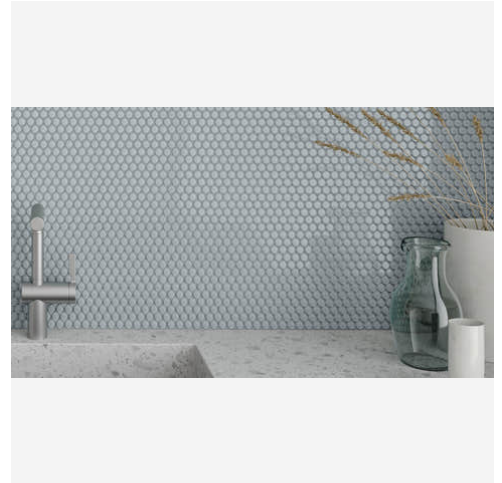

Essential 2 x 12 Cement Chic Matte Rectangle Tile

Essential 2x12 Cement Chic Matte Rectangle Tile

SKU
SPUI-903217

COLOR OPTIONS

SHAPE / SIZE

PRODUCT INFORMATION

| | |
|--------------------------|-------------------------------|
| Material Ceramic | Shape Rectangle |
| Chip/Tile Size 2 x 12 | Finish Matte |
| Color Cement Chic | Sq Ft Per Piece N/A |
| Glazed Yes | Tile Thickness 9 mm |
| Shade Variation V1 | Texture Variation N/A |
| Size Variation N/A | Pits & Chips Variation N/A |

PRODUCT GALLERY

Elevate your space with the Essential series, featuring nine serene colors in 2x12 ceramic tiles and a jolly trim designed for indoor wall applications. This collection is distinguished by its neutral palette, low variation, and the choice between matte or glossy finishes, complementing any design scheme. The coordinating porcelain mosaics in 0.75" penny round and 2" hexagon shapes, all in a matte finish, are a perfect choice for designing a matching elegant shower pan. With ease of installation in various patterns, this series ensures a seamless and sophisticated application.