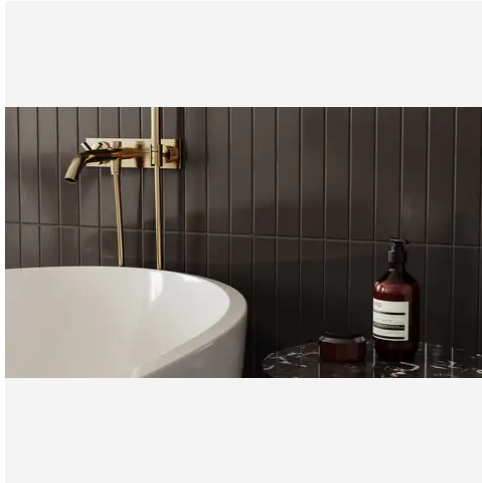

Essential 2 x 12 Cement Chic Matte Rectangle Tile

Essential 2x12 Cement Chic Matte Rectangle Tile

SKU

SPUI-903217

COLOR OPTIONS

Vintage Grey

Retro Black

Canvas White

PRODUCT GALLERY

Elevate your space with the Essential series, featuring nine serene colors in 2x12 ceramic tiles and a jolly trim designed for indoor wall applications. This collection is distinguished by its neutral palette, low variation, and the choice between matte or glossy finishes, complementing any design scheme. The coordinating porcelain mosaics in 0.75" penny round and 2" hexagon shapes, all in a matte finish, are a perfect choice for designing a matching elegant shower pan. With ease of installation in various patterns, this series ensures a seamless and sophisticated application.