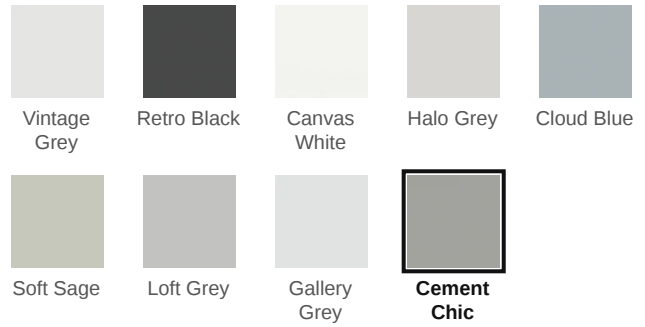

Essential 2 x 12 Cement Chic Matte Rectangle Tile

Essential 2x12 Cement Chic Matte Rectangle Tile

SKU
SPUI-903217

COLOR OPTIONS

SHAPE / SIZE

PRODUCT INFORMATION

| | |
|--------------------------|-------------------------------|
| Material Ceramic | Shape Rectangle |
| Chip/Tile Size 2 x 12 | Finish Matte |
| Color Cement Chic | Sq Ft Per Piece N/A |
| Glazed Yes | Tile Thickness 9 mm |
| Shade Variation V1 | Texture Variation N/A |
| Size Variation N/A | Pits & Chips Variation N/A |

PRODUCT GALLERY

Elevate your space with the Essential series, featuring nine serene colors in 2x12 ceramic tiles and a jolly trim designed for indoor wall applications. This collection is distinguished by its neutral palette, low variation, and the choice between matte or glossy finishes, complementing any design scheme. The coordinating porcelain mosaics in 0.75" penny round and 2" hexagon shapes, all in a matte finish, are a perfect choice for designing a matching elegant shower pan. With ease of installation in various patterns, this series ensures a seamless and sophisticated application.