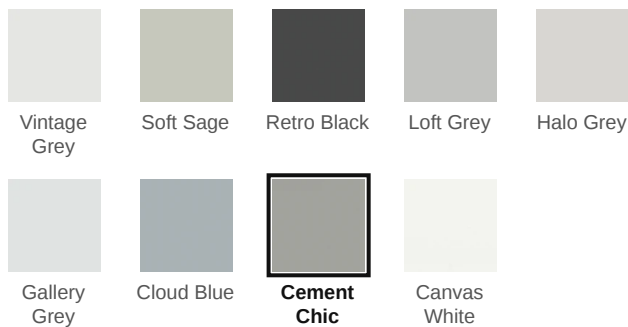

Essential 2 x 12 Cement Chic Glossy Rectangle Tile

Essential 2x12 Cement Chic Glossy Rectangle Tile

SKU
SPUI-903208

COLOR OPTIONS

SHAPE / SIZE

PRODUCT INFORMATION

Material Ceramic	Shape Rectangle
Chip/Tile Size 2 x 12	Finish Glossy
Color Cement Chic	Sq Ft Per Piece N/A
Glazed Yes	Tile Thickness 9 mm
Shade Variation V1	Texture Variation N/A
Size Variation N/A	Pits & Chips Variation N/A

PRODUCT GALLERY

Elevate your space with the Essential series, featuring nine serene colors in 2x12 ceramic tiles and a jolly trim designed for indoor wall applications. This collection is distinguished by its neutral palette, low variation, and the choice between matte or glossy finishes, complementing any design scheme. The coordinating porcelain mosaics in 0.75" penny round and 2" hexagon shapes, all in a matte finish, are a perfect choice for designing a matching elegant shower pan. With ease of installation in various patterns, this series ensures a seamless and sophisticated application.