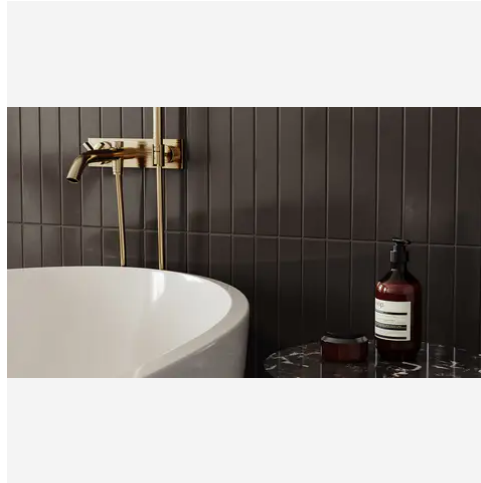

Essential 2 x 12 Canvas White Matte Rectangle Tile

Essential 2x12 Canvas White Matte Rectangle Tile

SKU

SPUI-903213

COLOR OPTIONS

Vintage Grey

Retro Black

Canvas White

PRODUCT GALLERY

Elevate your space with the Essential series, featuring nine serene colors in 2x12 ceramic tiles and a jolly trim designed for indoor wall applications. This collection is distinguished by its neutral palette, low variation, and the choice between matte or glossy finishes, complementing any design scheme. The coordinating porcelain mosaics in 0.75" penny round and 2" hexagon shapes, all in a matte finish, are a perfect choice for designing a matching elegant shower pan. With ease of installation in various patterns, this series ensures a seamless and sophisticated application.