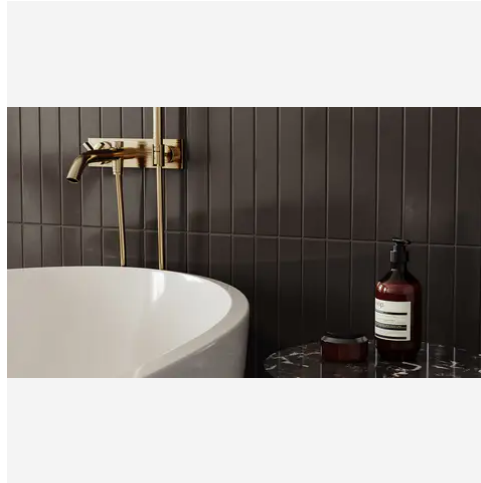

Essential 2 x 12 Canvas White Matte Rectangle Tile

Essential 2x12 Canvas White Matte Rectangle Tile

SKU

SPUI-903213

COLOR OPTIONS

				
Vintage Grey	Retro Black	Canvas White	Halo Grey	Cloud Blue
				
Soft Sage	Loft Grey	Gallery Grey	Cement Chic	

PRODUCT GALLERY

Elevate your space with the Essential series, featuring nine serene colors in 2x12 ceramic tiles and a jolly trim designed for indoor wall applications. This collection is distinguished by its neutral palette, low variation, and the choice between matte or glossy finishes, complementing any design scheme. The coordinating porcelain mosaics in 0.75" penny round and 2" hexagon shapes, all in a matte finish, are a perfect choice for designing a matching elegant shower pan. With ease of installation in various patterns, this series ensures a seamless and sophisticated application.