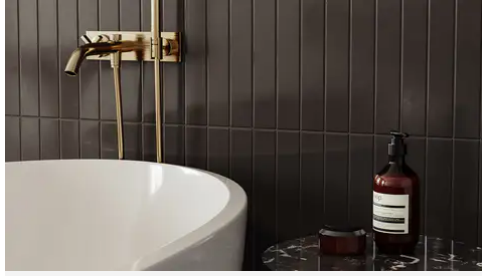

Essential 2 x 12 Canvas White Glossy Rectangle Tile

Essential 2x12 Canvas White Glossy Rectangle Tile

SKU
SPUI-903204

COLOR OPTIONS

SHAPE / SIZE

PRODUCT INFORMATION

Material Ceramic	Shape Rectangle
Chip/Tile Size 2 x 12	Finish Glossy
Color Canvas White	Sq Ft Per Piece N/A
Glazed Yes	Tile Thickness 9 mm
Shade Variation V1	Texture Variation N/A
Size Variation N/A	Pits & Chips Variation N/A

PRODUCT GALLERY

Elevate your space with the Essential series, featuring nine serene colors in 2x12 ceramic tiles and a jolly trim designed for indoor wall applications. This collection is distinguished by its neutral palette, low variation, and the choice between matte or glossy finishes, complementing any design scheme. The coordinating porcelain mosaics in 0.75" penny round and 2" hexagon shapes, all in a matte finish, are a perfect choice for designing a matching elegant shower pan. With ease of installation in various patterns, this series ensures a seamless and sophisticated application.