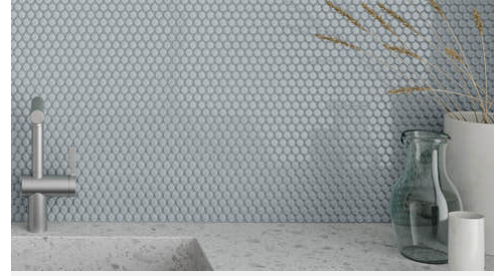

Essential 2 x 12 Canvas White Glossy Rectangle Tile

Essential 2x12 Canvas White Glossy Rectangle Tile

SKU
SPUI-903204

COLOR OPTIONS

SHAPE / SIZE

PRODUCT INFORMATION

Material Ceramic	Shape Rectangle
Chip/Tile Size 2 x 12	Finish Glossy
Color Canvas White	Sq Ft Per Piece N/A
Glazed Yes	Tile Thickness 9 mm
Shade Variation V1	Texture Variation N/A
Size Variation N/A	Pits & Chips Variation N/A

PRODUCT GALLERY

Elevate your space with the Essential series, featuring nine serene colors in 2x12 ceramic tiles and a jolly trim designed for indoor wall applications. This collection is distinguished by its neutral palette, low variation, and the choice between matte or glossy finishes, complementing any design scheme. The coordinating porcelain mosaics in 0.75" penny round and 2" hexagon shapes, all in a matte finish, are a perfect choice for designing a matching elegant shower pan. With ease of installation in various patterns, this series ensures a seamless and sophisticated application.