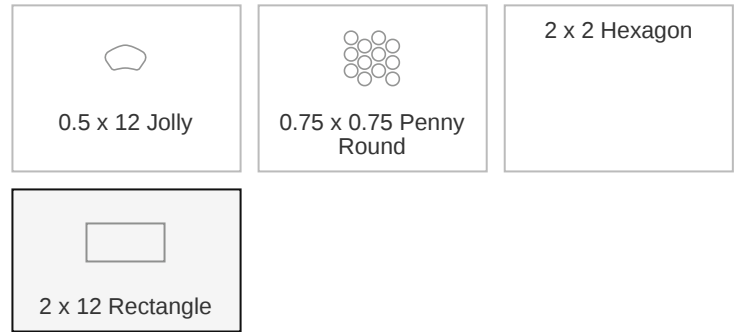

Essential 2 x 12 Canvas White Glossy Rectangle Tile

Essential 2x12 Canvas White Glossy Rectangle Tile

SKU
SPUI-903204

COLOR OPTIONS

SHAPE / SIZE

PRODUCT INFORMATION

Material Ceramic	Shape Rectangle
Chip/Tile Size 2 x 12	Finish Glossy
Color Canvas White	Sq Ft Per Piece N/A
Glazed Yes	Tile Thickness 9 mm
Shade Variation V1	Texture Variation N/A
Size Variation N/A	Pits & Chips Variation N/A