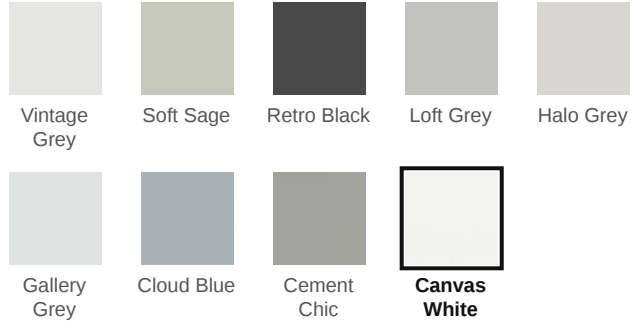

Essential 2 x 12 Canvas White Glossy Rectangle Tile

Essential 2x12 Canvas White Glossy Rectangle Tile

SKU
SPUI-903204

COLOR OPTIONS

SHAPE / SIZE

PRODUCT INFORMATION

Material Ceramic	Shape Rectangle
Chip/Tile Size 2 x 12	Finish Glossy
Color Canvas White	Sq Ft Per Piece N/A
Glazed Yes	Tile Thickness 9 mm
Shade Variation V1	Texture Variation N/A
Size Variation N/A	Pits & Chips Variation N/A

PRODUCT GALLERY

Elevate your space with the Essential series, featuring nine serene colors in 2x12 ceramic tiles and a jolly trim designed for indoor wall applications. This collection is distinguished by its neutral palette, low variation, and the choice between matte or glossy finishes, complementing any design scheme. The coordinating porcelain mosaics in 0.75" penny round and 2" hexagon shapes, all in a matte finish, are a perfect choice for designing a matching elegant shower pan. With ease of installation in various patterns, this series ensures a seamless and sophisticated application.