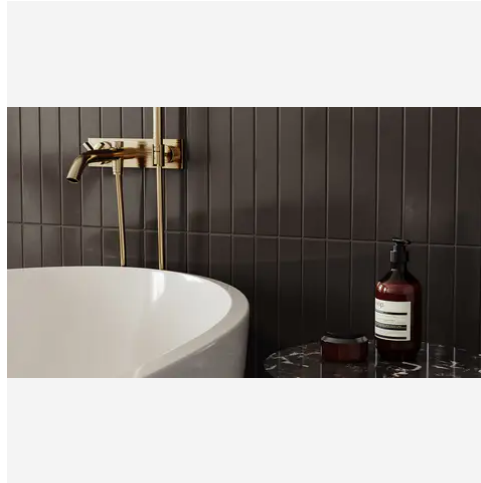

PRODUCT GALLERY

Elevate your space with the Essential series, featuring nine serene colors in 2x12 ceramic tiles and a jolly trim designed for indoor wall applications. This collection is distinguished by its neutral palette, low variation, and the choice between matte or glossy finishes, complementing any design scheme. The coordinating porcelain mosaics in 0.75" penny round and 2" hexagon shapes, all in a matte finish, are a perfect choice for designing a matching elegant shower pan. With ease of installation in various patterns, this series ensures a seamless and sophisticated application.