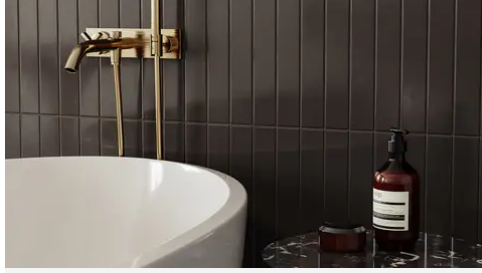

PRODUCT GALLERY

Elevate your space with the Essential series, featuring nine serene colors in 2x12 ceramic tiles and a jolly trim designed for indoor wall applications. This collection is distinguished by its neutral palette, low variation, and the choice between matte or glossy finishes, complementing any design scheme. The coordinating porcelain mosaics in 0.75" penny round and 2" hexagon shapes, all in a matte finish, are a perfect choice for designing a matching elegant shower pan. With ease of installation in various patterns, this series ensures a seamless and sophisticated application.