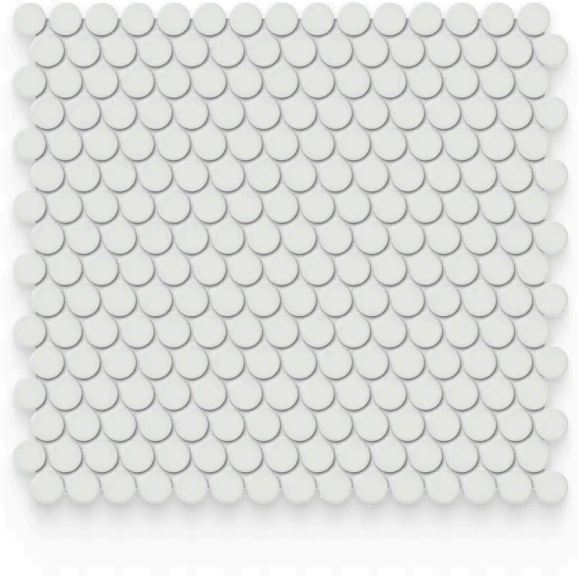

Essential 0.75 x 0.75 Vintage Grey Matte Penny Round Mosaic

Essential 0.75x0.75 Vintage Grey Matte Round Mosaic

SKU

SPUI-903260

COLOR OPTIONS

Vintage Grey

Soft Sage

Retro Black

Loft Grey

Halo Grey

Gallery Grey

Cloud Blue

Cement Chic

Canvas White

SHAPE / SIZE

0.5 x 12 Jolly

0.75 x 0.75 Penny Round

2 x 2 Hexagon

2 x 12 Rectangle

PRODUCT INFORMATION

Material Porcelain	Shape Penny Round
Chip/Tile Size 0.75 x 0.75	Finish Matte
Color Vintage Grey	Sq Ft Per Piece N/A
Glazed Yes	Tile Thickness 9 mm
Shade Variation V1	Texture Variation N/A
Size Variation N/A	Pits & Chips Variation N/A

PRODUCT GALLERY

Elevate your space with the Essential series, featuring nine serene colors in 2x12 ceramic tiles and a jolly trim designed for indoor wall applications. This collection is distinguished by its neutral palette, low variation, and the choice between matte or glossy finishes, complementing any design scheme. The coordinating porcelain mosaics in 0.75" penny round and 2" hexagon shapes, all in a matte finish, are a perfect choice for designing a matching elegant shower pan. With ease of installation in various patterns, this series ensures a seamless and sophisticated application.