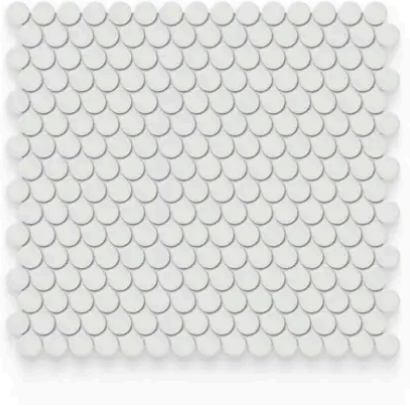

0.75 x 0.75 Penny Round

2 x 2 Hexagon

2 x 12 Rectangle

PRODUCT INFORMATION

Material Porcelain	Shape Penny Round
Chip/Tile Size 0.75 x 0.75	Finish Matte
Color Vintage Grey	Sq Ft Per Piece N/A
Glazed Yes	Tile Thickness 9 mm
Shade Variation V1	Texture Variation N/A
Size Variation N/A	Pits & Chips Variation N/A

PRODUCT GALLERY

Elevate your space with the Essential series, featuring nine serene colors in 2x12 ceramic tiles and a jolly trim designed for indoor wall applications. This collection is distinguished by its neutral palette, low variation, and the choice between matte or glossy finishes, complementing any design scheme. The coordinating porcelain mosaics in 0.75" penny round and 2" hexagon shapes, all in a matte finish, are a perfect choice for designing a matching elegant shower pan. With ease of installation in various patterns, this series ensures a seamless and sophisticated application.