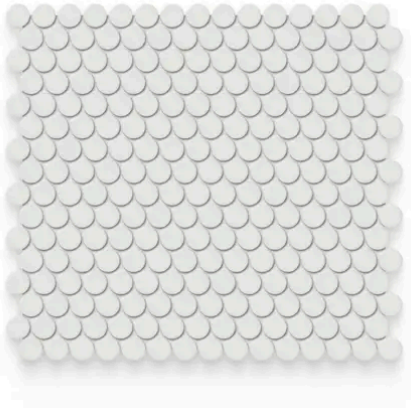

Essential 0.75 x 0.75 Vintage Grey Glossy Penny Round Mosaic

Essential 0.75x0.75 Vintage Grey Glossy Round Mosaic

SKU
SPUI-903269

COLOR OPTIONS

SHAPE / SIZE

PRODUCT INFORMATION

Material Porcelain	Shape Penny Round
Chip/Tile Size 0.75 x 0.75	Finish Glossy
Color Vintage Grey	Sq Ft Per Piece N/A
Glazed Yes	Tile Thickness 9 mm
Shade Variation V1	Texture Variation N/A
Size Variation	Pits & Chips Variation

PRODUCT GALLERY

Elevate your space with the Essential series, featuring nine serene colors in 2x12 ceramic tiles and a jolly trim designed for indoor wall applications. This collection is distinguished by its neutral palette, low variation, and the choice between matte or glossy finishes, complementing any design scheme. The coordinating porcelain mosaics in 0.75" penny round and 2" hexagon shapes, all in a matte finish, are a perfect choice for designing a matching elegant shower pan. With ease of installation in various patterns, this series ensures a seamless and sophisticated application.