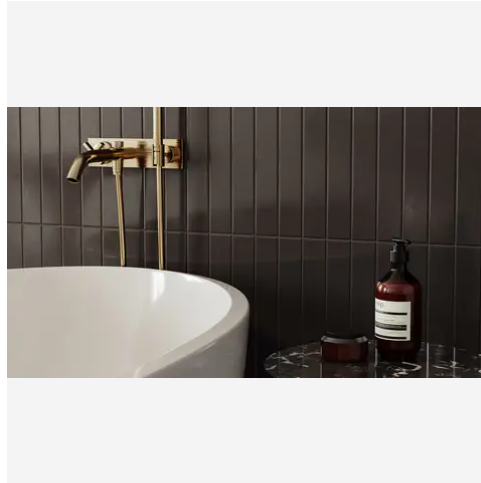

Essential 0.75 x 0.75 Vintage Grey Glossy Penny Round Mosaic

Essential 0.75x0.75 Vintage Grey Glossy Round Mosaic

SKU
SPUI-903269

COLOR OPTIONS

SHAPE / SIZE

PRODUCT INFORMATION

Material Porcelain	Shape Penny Round
Chip/Tile Size 0.75 x 0.75	Finish Glossy
Color Vintage Grey	Sq Ft Per Piece N/A
Glazed Yes	Tile Thickness 9 mm
Shade Variation V1	Texture Variation N/A
Size Variation	Pits & Chips Variation

PRODUCT GALLERY

Elevate your space with the Essential series, featuring nine serene colors in 2x12 ceramic tiles and a jolly trim designed for indoor wall applications. This collection is distinguished by its neutral palette, low variation, and the choice between matte or glossy finishes, complementing any design scheme. The coordinating porcelain mosaics in 0.75" penny round and 2" hexagon shapes, all in a matte finish, are a perfect choice for designing a matching elegant shower pan. With ease of installation in various patterns, this series ensures a seamless and sophisticated application.