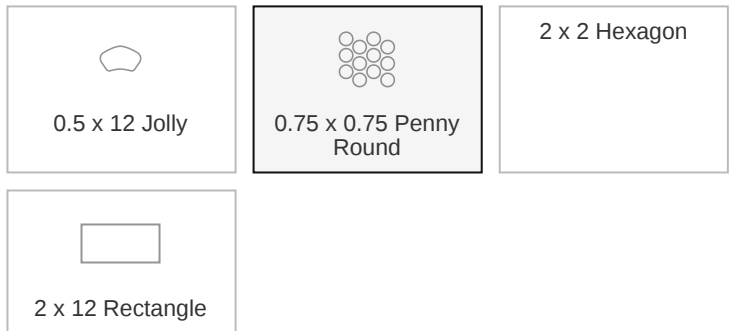

Essential 0.75 x 0.75 Vintage Grey Glossy Penny Round Mosaic

Essential 0.75x0.75 Vintage Grey Glossy Round Mosaic

SKU
SPUI-903269

COLOR OPTIONS

SHAPE / SIZE

PRODUCT INFORMATION

Material Porcelain	Shape Penny Round
Chip/Tile Size 0.75 x 0.75	Finish Glossy
Color Vintage Grey	Sq Ft Per Piece N/A
Glazed Yes	Tile Thickness 9 mm
Shade Variation V1	Texture Variation N/A
Size Variation	Pits & Chips Variation

PACKAGING INFORMATION

Pieces Per Box
10

Sq Ft Per Box
9.7

Weight Per Box
20

Boxes Per Crate
81

Sq Ft Per Crate
785.7

Sold By Full Box
Yes

TECHNICAL INFORMATION

PRODUCT GALLERY

Elevate your space with the Essential series, featuring nine serene colors in 2x12 ceramic tiles and a jolly trim designed for indoor wall applications. This collection is distinguished by its neutral palette, low variation, and the choice between matte or glossy finishes, complementing any design scheme. The coordinating porcelain mosaics in 0.75" penny round and 2" hexagon shapes, all in a matte finish, are a perfect choice for designing a matching elegant shower pan. With ease of installation in various patterns, this series ensures a seamless and sophisticated application.