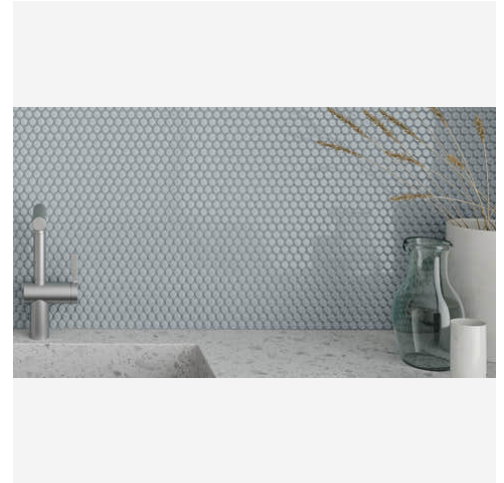

Essential 0.75 x 0.75 Vintage Grey Glossy Penny Round Mosaic

Essential 0.75x0.75 Vintage Grey Glossy Round Mosaic

SKU
SPUI-903269

COLOR OPTIONS

SHAPE / SIZE

PRODUCT INFORMATION

Material Porcelain	Shape Penny Round
Chip/Tile Size 0.75 x 0.75	Finish Glossy
Color Vintage Grey	Sq Ft Per Piece N/A
Glazed Yes	Tile Thickness 9 mm
Shade Variation V1	Texture Variation N/A
Size Variation	Pits & Chips Variation

PRODUCT GALLERY

Elevate your space with the Essential series, featuring nine serene colors in 2x12 ceramic tiles and a jolly trim designed for indoor wall applications. This collection is distinguished by its neutral palette, low variation, and the choice between matte or glossy finishes, complementing any design scheme. The coordinating porcelain mosaics in 0.75" penny round and 2" hexagon shapes, all in a matte finish, are a perfect choice for designing a matching elegant shower pan. With ease of installation in various patterns, this series ensures a seamless and sophisticated application.