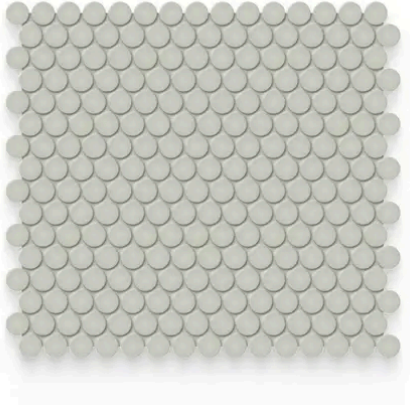

## PRODUCT GALLERY

---

Elevate your space with the Essential series, featuring nine serene colors in 2x12 ceramic tiles and a jolly trim designed for indoor wall applications. This collection is distinguished by its neutral palette, low variation, and the choice between matte or glossy finishes, complementing any design scheme. The coordinating porcelain mosaics in 0.75" penny round and 2" hexagon shapes, all in a matte finish, are a perfect choice for designing a matching elegant shower pan. With ease of installation in various patterns, this series ensures a seamless and sophisticated application.