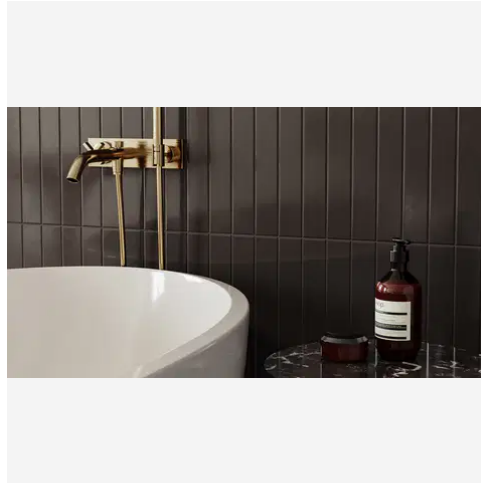

## PRODUCT GALLERY

---

Elevate your space with the Essential series, featuring nine serene colors in 2x12 ceramic tiles and a jolly trim designed for indoor wall applications. This collection is distinguished by its neutral palette, low variation, and the choice between matte or glossy finishes, complementing any design scheme. The coordinating porcelain mosaics in 0.75" penny round and 2" hexagon shapes, all in a matte finish, are a perfect choice for designing a matching elegant shower pan. With ease of installation in various patterns, this series ensures a seamless and sophisticated application.