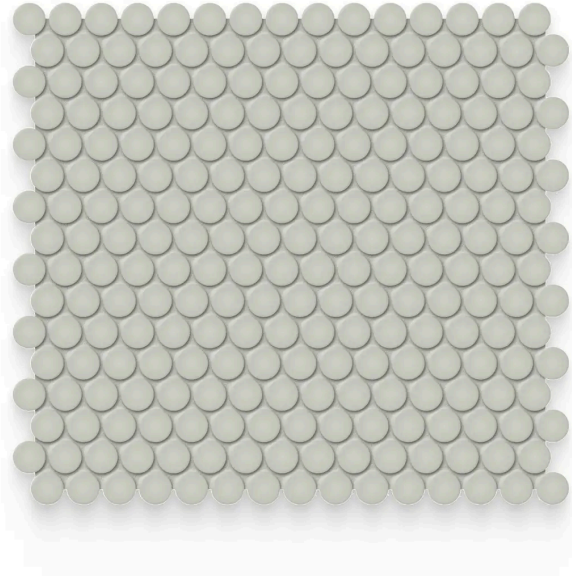

# Essential 0.75 x 0.75 Soft Sage Matte Penny Round Mosaic

Essential 0.75x0.75 Soft Sage Matte Round Mosaic

SKU

**SPUI-903261**

**COLOR OPTIONS**

Vintage Grey

**Soft Sage**

Retro Black

Loft Grey

Halo Grey

Gallery Grey

Cloud Blue

Cement Chic

Canvas White

**SHAPE / SIZE**

0.5 x 12 Jolly

0.75 x 0.75 Penny Round

2 x 2 Hexagon

2 x 12 Rectangle

**PRODUCT INFORMATION**

Material Porcelain	Shape Penny Round
Chip/Tile Size 0.75 x 0.75	Finish Matte
Color Soft Sage	Sq Ft Per Piece N/A
Glazed Yes	Tile Thickness 9 mm
Shade Variation V1	Texture Variation N/A
Size Variation N/A	Pits & Chips Variation N/A

## PRODUCT GALLERY

---

Elevate your space with the Essential series, featuring nine serene colors in 2x12 ceramic tiles and a jolly trim designed for indoor wall applications. This collection is distinguished by its neutral palette, low variation, and the choice between matte or glossy finishes, complementing any design scheme. The coordinating porcelain mosaics in 0.75" penny round and 2" hexagon shapes, all in a matte finish, are a perfect choice for designing a matching elegant shower pan. With ease of installation in various patterns, this series ensures a seamless and sophisticated application.