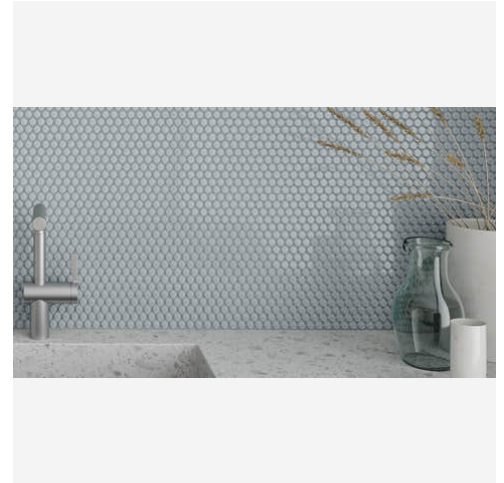

Loft Grey

Halo Grey

Gallery Grey

Cloud Blue

Cement Chic

Canvas White

SHAPE / SIZE

PRODUCT INFORMATION

PRODUCT GALLERY

Elevate your space with the Essential series, featuring nine serene colors in 2x12 ceramic tiles and a jolly trim designed for indoor wall applications. This collection is distinguished by its neutral palette, low variation, and the choice between matte or glossy finishes, complementing any design scheme. The coordinating porcelain mosaics in 0.75" penny round and 2" hexagon shapes, all in a matte finish, are a perfect choice for designing a matching elegant shower pan. With ease of installation in various patterns, this series ensures a seamless and sophisticated application.