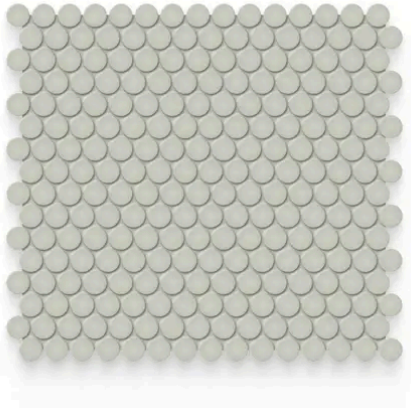

PRODUCT GALLERY

Elevate your space with the Essential series, featuring nine serene colors in 2x12 ceramic tiles and a jolly trim designed for indoor wall applications. This collection is distinguished by its neutral palette, low variation, and the choice between matte or glossy finishes, complementing any design scheme. The coordinating porcelain mosaics in 0.75" penny round and 2" hexagon shapes, all in a matte finish, are a perfect choice for designing a matching elegant shower pan. With ease of installation in various patterns, this series ensures a seamless and sophisticated application.