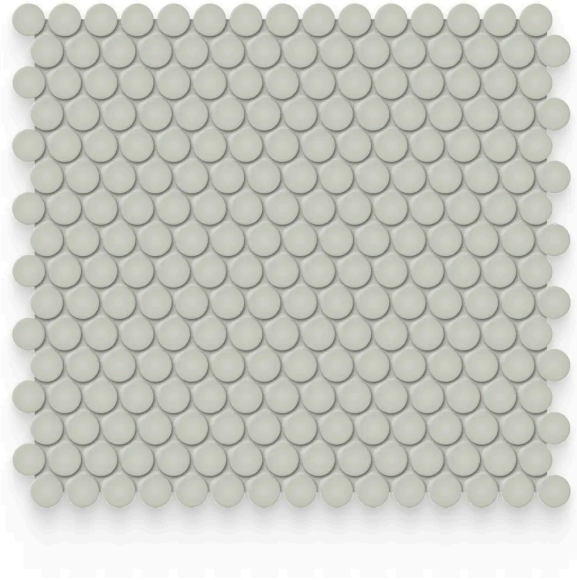

Essential 0.75 x 0.75 Soft Sage Glossy Penny Round Mosaic

Essential 0.75x0.75 Soft Sage Glossy Round Mosaic

SKU

SPUI-903270

COLOR OPTIONS

Vintage Grey

Soft Sage

Retro Black

Loft Grey

Halo Grey

Gallery Grey

Cloud Blue

Cement Chic

Canvas White

SHAPE / SIZE

PRODUCT INFORMATION

Material Porcelain	Shape Penny Round
Chip/Tile Size 0.75 x 0.75	Finish Glossy
Color Soft Sage	Sq Ft Per Piece N/A
Glazed Yes	Tile Thickness 9 mm
Shade Variation V1	Texture Variation N/A
Size Variation N/A	Pits & Chips Variation N/A

PRODUCT GALLERY

Elevate your space with the Essential series, featuring nine serene colors in 2x12 ceramic tiles and a jolly trim designed for indoor wall applications. This collection is distinguished by its neutral palette, low variation, and the choice between matte or glossy finishes, complementing any design scheme. The coordinating porcelain mosaics in 0.75" penny round and 2" hexagon shapes, all in a matte finish, are a perfect choice for designing a matching elegant shower pan. With ease of installation in various patterns, this series ensures a seamless and sophisticated application.