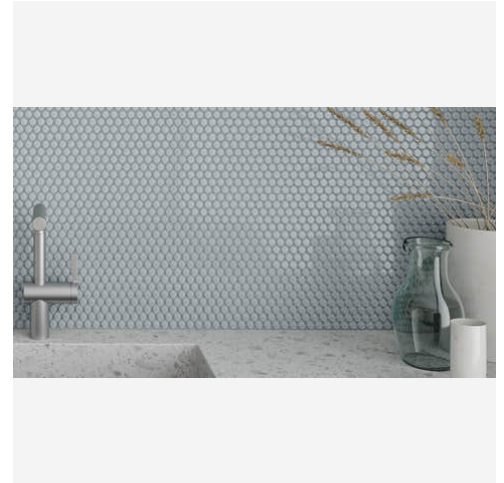

PRODUCT GALLERY

Elevate your space with the Essential series, featuring nine serene colors in 2x12 ceramic tiles and a jolly trim designed for indoor wall applications. This collection is distinguished by its neutral palette, low variation, and the choice between matte or glossy finishes, complementing any design scheme. The coordinating porcelain mosaics in 0.75" penny round and 2" hexagon shapes, all in a matte finish, are a perfect choice for designing a matching elegant shower pan. With ease of installation in various patterns, this series ensures a seamless and sophisticated application.