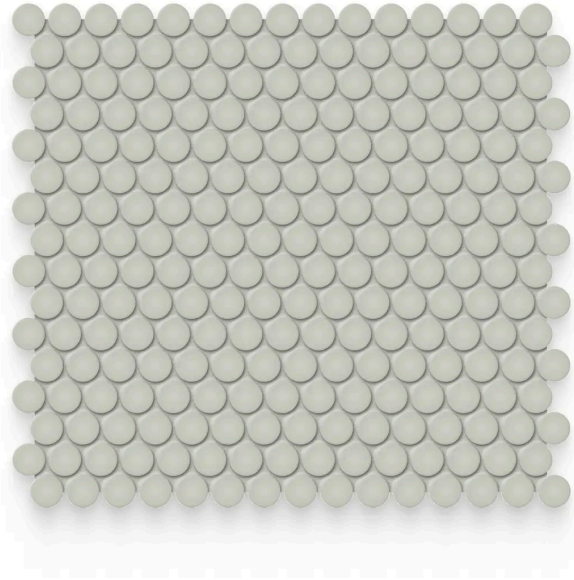

# Essential 0.75 x 0.75 Soft Sage Glossy Penny Round Mosaic

Essential 0.75x0.75 Soft Sage Glossy Round Mosaic

SKU

SPUI-903270

## COLOR OPTIONS

Vintage  
Grey

**Soft Sage**

Retro Black

Loft Grey

Halo Grey

Gallery  
Grey

Cloud Blue

Cement  
Chic

Canvas  
White

## PRODUCT GALLERY

---

Elevate your space with the Essential series, featuring nine serene colors in 2x12 ceramic tiles and a jolly trim designed for indoor wall applications. This collection is distinguished by its neutral palette, low variation, and the choice between matte or glossy finishes, complementing any design scheme. The coordinating porcelain mosaics in 0.75" penny round and 2" hexagon shapes, all in a matte finish, are a perfect choice for designing a matching elegant shower pan. With ease of installation in various patterns, this series ensures a seamless and sophisticated application.