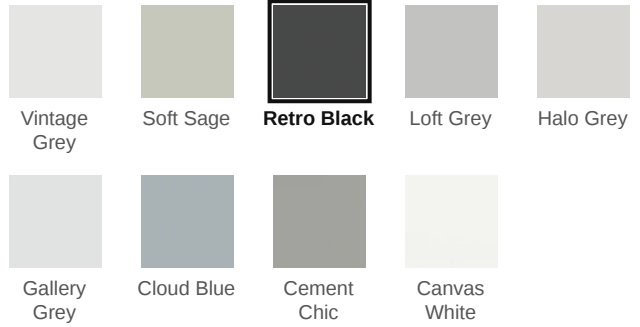

Essential 0.75 x 0.75 Retro Black Matte Penny Round Mosaic

Essential 0.75x0.75 Retro Black Matte Round Mosaic

SKU

SPUI-903264

COLOR OPTIONS

SHAPE / SIZE

PRODUCT INFORMATION

Material Porcelain	Shape Penny Round
Chip/Tile Size 0.75 x 0.75	Finish Matte
Color Retro Black	Sq Ft Per Piece N/A
Glazed Yes	Tile Thickness 9 mm
Shade Variation V1	Texture Variation N/A
Size Variation N/A	Pits & Chips Variation N/A

PRODUCT GALLERY

Elevate your space with the Essential series, featuring nine serene colors in 2x12 ceramic tiles and a jolly trim designed for indoor wall applications. This collection is distinguished by its neutral palette, low variation, and the choice between matte or glossy finishes, complementing any design scheme. The coordinating porcelain mosaics in 0.75" penny round and 2" hexagon shapes, all in a matte finish, are a perfect choice for designing a matching elegant shower pan. With ease of installation in various patterns, this series ensures a seamless and sophisticated application.