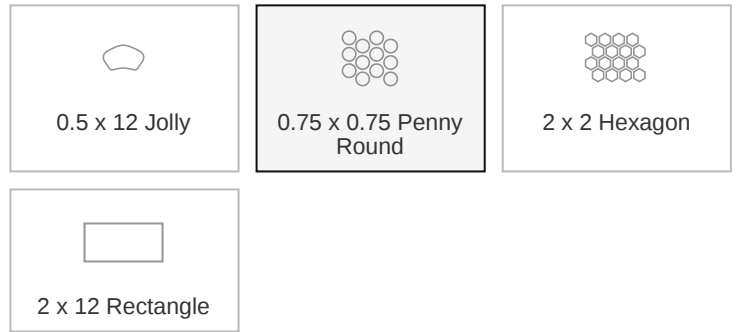

Essential 0.75 x 0.75 Retro Black Matte Penny Round Mosaic

Essential 0.75x0.75 Retro Black Matte Round Mosaic

SKU

SPUI-903264

COLOR OPTIONS

SHAPE / SIZE

PRODUCT INFORMATION

Material Porcelain	Shape Penny Round
Chip/Tile Size 0.75 x 0.75	Finish Matte
Color Retro Black	Sq Ft Per Piece N/A
Glazed Yes	Tile Thickness 9 mm
Shade Variation V1	Texture Variation N/A
Size Variation N/A	Pits & Chips Variation N/A

PACKAGING INFORMATION

Pieces Per Box
10

Sq Ft Per Box
9.7

Weight Per Box
20

Boxes Per Crate
81

Sq Ft Per Crate
785.7

Sold By Full Box
Yes

TECHNICAL INFORMATION

PRODUCT GALLERY

Elevate your space with the Essential series, featuring nine serene colors in 2x12 ceramic tiles and a jolly trim designed for indoor wall applications. This collection is distinguished by its neutral palette, low variation, and the choice between matte or glossy finishes, complementing any design scheme. The coordinating porcelain mosaics in 0.75" penny round and 2" hexagon shapes, all in a matte finish, are a perfect choice for designing a matching elegant shower pan. With ease of installation in various patterns, this series ensures a seamless and sophisticated application.