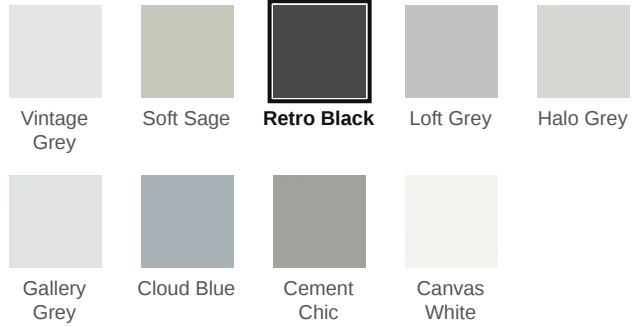

Essential 0.75 x 0.75 Retro Black Matte Penny Round Mosaic

Essential 0.75x0.75 Retro Black Matte Round Mosaic

SKU

SPUI-903264

COLOR OPTIONS

SHAPE / SIZE

PRODUCT INFORMATION

Material Porcelain	Shape Penny Round
Chip/Tile Size 0.75 x 0.75	Finish Matte
Color Retro Black	Sq Ft Per Piece N/A
Glazed Yes	Tile Thickness 9 mm
Shade Variation V1	Texture Variation N/A
Size Variation N/A	Pits & Chips Variation N/A

PRODUCT GALLERY

Elevate your space with the Essential series, featuring nine serene colors in 2x12 ceramic tiles and a jolly trim designed for indoor wall applications. This collection is distinguished by its neutral palette, low variation, and the choice between matte or glossy finishes, complementing any design scheme. The coordinating porcelain mosaics in 0.75" penny round and 2" hexagon shapes, all in a matte finish, are a perfect choice for designing a matching elegant shower pan. With ease of installation in various patterns, this series ensures a seamless and sophisticated application.