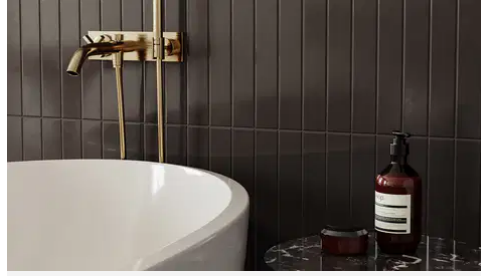

Essential 0.75 x 0.75 Retro Black Matte Penny Round Mosaic

Essential 0.75x0.75 Retro Black Matte Round Mosaic

SKU

SPUI-903264

COLOR OPTIONS

SHAPE / SIZE

PRODUCT INFORMATION

Material Porcelain	Shape Penny Round
Chip/Tile Size 0.75 x 0.75	Finish Matte
Color Retro Black	Sq Ft Per Piece N/A
Glazed Yes	Tile Thickness 9 mm
Shade Variation V1	Texture Variation N/A
Size Variation N/A	Pits & Chips Variation N/A

PRODUCT GALLERY

Elevate your space with the Essential series, featuring nine serene colors in 2x12 ceramic tiles and a jolly trim designed for indoor wall applications. This collection is distinguished by its neutral palette, low variation, and the choice between matte or glossy finishes, complementing any design scheme. The coordinating porcelain mosaics in 0.75" penny round and 2" hexagon shapes, all in a matte finish, are a perfect choice for designing a matching elegant shower pan. With ease of installation in various patterns, this series ensures a seamless and sophisticated application.