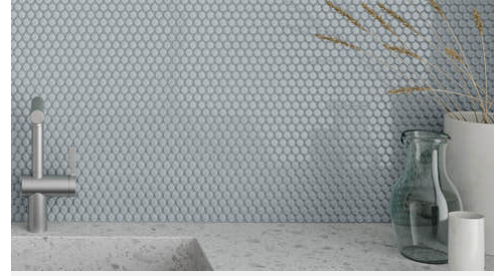

Essential 0.75 x 0.75 Retro Black Matte Penny Round Mosaic

Essential 0.75x0.75 Retro Black Matte Round Mosaic

SKU

SPUI-903264

COLOR OPTIONS

SHAPE / SIZE

PRODUCT INFORMATION

Material Porcelain	Shape Penny Round
Chip/Tile Size 0.75 x 0.75	Finish Matte
Color Retro Black	Sq Ft Per Piece N/A
Glazed Yes	Tile Thickness 9 mm
Shade Variation V1	Texture Variation N/A
Size Variation N/A	Pits & Chips Variation N/A

PRODUCT GALLERY

Elevate your space with the Essential series, featuring nine serene colors in 2x12 ceramic tiles and a jolly trim designed for indoor wall applications. This collection is distinguished by its neutral palette, low variation, and the choice between matte or glossy finishes, complementing any design scheme. The coordinating porcelain mosaics in 0.75" penny round and 2" hexagon shapes, all in a matte finish, are a perfect choice for designing a matching elegant shower pan. With ease of installation in various patterns, this series ensures a seamless and sophisticated application.