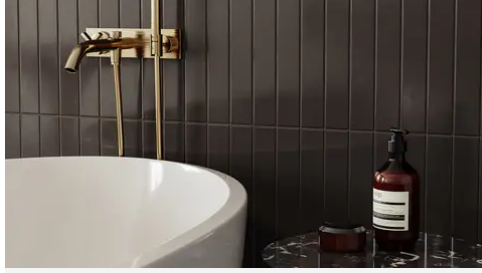

Essential 0.75 x 0.75 Retro Black Matte Penny Round Mosaic

Essential 0.75x0.75 Retro Black Matte Round Mosaic

SKU

SPUI-903264

COLOR OPTIONS

SHAPE / SIZE

PRODUCT INFORMATION

Material Porcelain	Shape Penny Round
Chip/Tile Size 0.75 x 0.75	Finish Matte
Color Retro Black	Sq Ft Per Piece N/A
Glazed Yes	Tile Thickness 9 mm
Shade Variation V1	Texture Variation N/A
Size Variation N/A	Pits & Chips Variation N/A

PRODUCT GALLERY

Elevate your space with the Essential series, featuring nine serene colors in 2x12 ceramic tiles and a jolly trim designed for indoor wall applications. This collection is distinguished by its neutral palette, low variation, and the choice between matte or glossy finishes, complementing any design scheme. The coordinating porcelain mosaics in 0.75" penny round and 2" hexagon shapes, all in a matte finish, are a perfect choice for designing a matching elegant shower pan. With ease of installation in various patterns, this series ensures a seamless and sophisticated application.