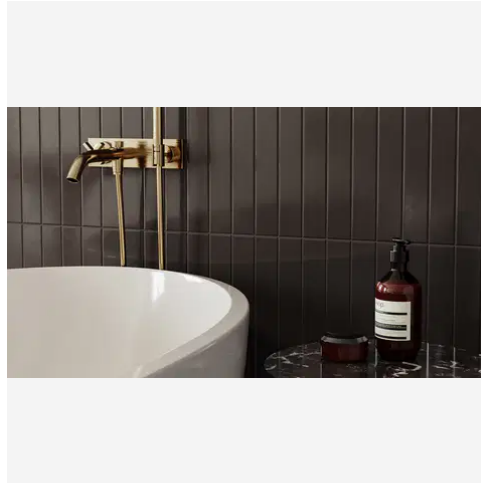

PRODUCT GALLERY

Elevate your space with the Essential series, featuring nine serene colors in 2x12 ceramic tiles and a jolly trim designed for indoor wall applications. This collection is distinguished by its neutral palette, low variation, and the choice between matte or glossy finishes, complementing any design scheme. The coordinating porcelain mosaics in 0.75" penny round and 2" hexagon shapes, all in a matte finish, are a perfect choice for designing a matching elegant shower pan. With ease of installation in various patterns, this series ensures a seamless and sophisticated application.