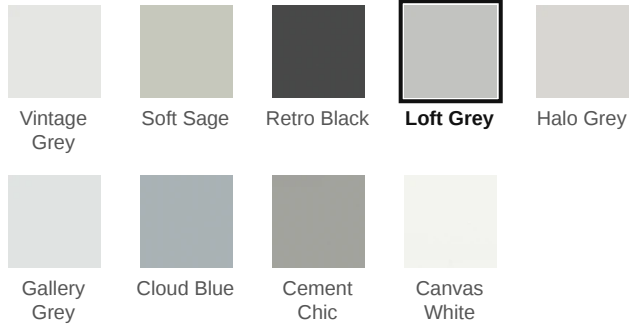

Essential 0.75 x 0.75 Loft Grey Matte Penny Round Mosaic

Essential 0.75x0.75 Loft Grey Matte Round Mosaic

SKU

SPUI-903265

COLOR OPTIONS

SHAPE / SIZE

PRODUCT INFORMATION

| | |
|-------------------------------|-------------------------------|
| Material Porcelain | Shape Penny Round |
| Chip/Tile Size 0.75 x 0.75 | Finish Matte |
| Color Loft Grey | Sq Ft Per Piece N/A |
| Glazed Yes | Tile Thickness 9 mm |
| Shade Variation V1 | Texture Variation N/A |
| Size Variation N/A | Pits & Chips Variation N/A |

PRODUCT GALLERY

Elevate your space with the Essential series, featuring nine serene colors in 2x12 ceramic tiles and a jolly trim designed for indoor wall applications. This collection is distinguished by its neutral palette, low variation, and the choice between matte or glossy finishes, complementing any design scheme. The coordinating porcelain mosaics in 0.75" penny round and 2" hexagon shapes, all in a matte finish, are a perfect choice for designing a matching elegant shower pan. With ease of installation in various patterns, this series ensures a seamless and sophisticated application.