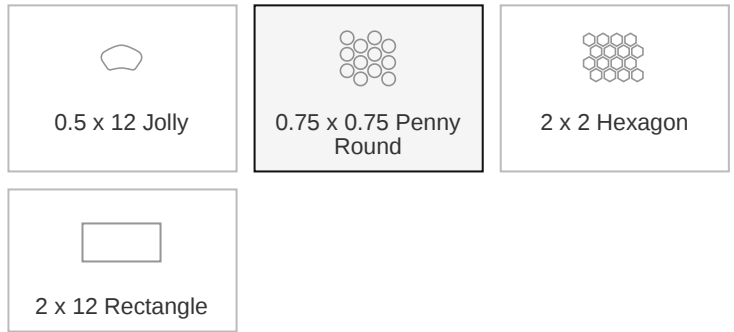

Essential 0.75 x 0.75 Loft Grey Matte Penny Round Mosaic

Essential 0.75x0.75 Loft Grey Matte Round Mosaic

SKU

SPUI-903265

COLOR OPTIONS

SHAPE / SIZE

PRODUCT INFORMATION

| | |
|-------------------------------|-------------------------------|
| Material Porcelain | Shape Penny Round |
| Chip/Tile Size 0.75 x 0.75 | Finish Matte |
| Color Loft Grey | Sq Ft Per Piece N/A |
| Glazed Yes | Tile Thickness 9 mm |
| Shade Variation V1 | Texture Variation N/A |
| Size Variation N/A | Pits & Chips Variation N/A |

PACKAGING INFORMATION

Pieces Per Box
10

Sq Ft Per Box
9.7

Weight Per Box
20

Boxes Per Crate
81

Sq Ft Per Crate
785.7

Sold By Full Box
Yes

TECHNICAL INFORMATION

PRODUCT GALLERY

Elevate your space with the Essential series, featuring nine serene colors in 2x12 ceramic tiles and a jolly trim designed for indoor wall applications. This collection is distinguished by its neutral palette, low variation, and the choice between matte or glossy finishes, complementing any design scheme. The coordinating porcelain mosaics in 0.75" penny round and 2" hexagon shapes, all in a matte finish, are a perfect choice for designing a matching elegant shower pan. With ease of installation in various patterns, this series ensures a seamless and sophisticated application.