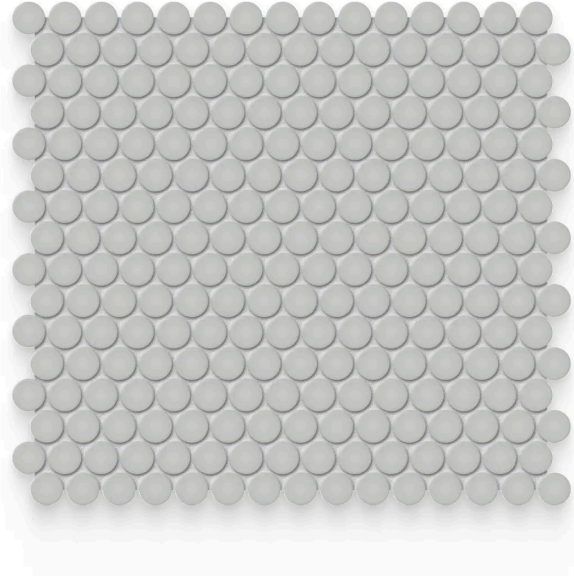

# Essential 0.75 x 0.75 Loft Grey Glossy Penny Round Mosaic

Essential 0.75x0.75 Loft Grey Glossy Round Mosaic

SKU

SPUI-903274

### COLOR OPTIONS

Vintage Grey

Soft Sage

Retro Black

**Loft Grey**

Halo Grey

Gallery Grey

Cloud Blue

Cement Chic

Canvas White