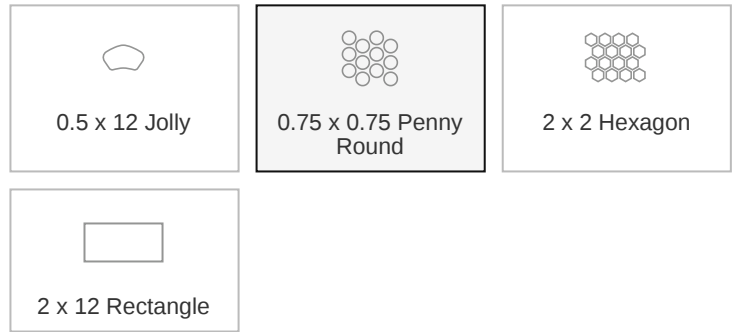

Essential 0.75 x 0.75 Halo Grey Matte Penny Round Mosaic

Essential 0.75x0.75 Halo Grey Matte Round Mosaic

SKU

SPUI-903266

COLOR OPTIONS

SHAPE / SIZE

PRODUCT INFORMATION

Material Porcelain	Shape Penny Round
Chip/Tile Size 0.75 x 0.75	Finish Matte
Color Halo Grey	Sq Ft Per Piece N/A
Glazed Yes	Tile Thickness 9 mm
Shade Variation V1	Texture Variation N/A
Size Variation N/A	Pits & Chips Variation N/A

PACKAGING INFORMATION

Pieces Per Box
10

Sq Ft Per Box
9.7

Weight Per Box
20

Boxes Per Crate
81

Sq Ft Per Crate
785.7

Sold By Full Box
Yes

TECHNICAL INFORMATION

PRODUCT GALLERY

Elevate your space with the Essential series, featuring nine serene colors in 2x12 ceramic tiles and a jolly trim designed for indoor wall applications. This collection is distinguished by its neutral palette, low variation, and the choice between matte or glossy finishes, complementing any design scheme. The coordinating porcelain mosaics in 0.75" penny round and 2" hexagon shapes, all in a matte finish, are a perfect choice for designing a matching elegant shower pan. With ease of installation in various patterns, this series ensures a seamless and sophisticated application.