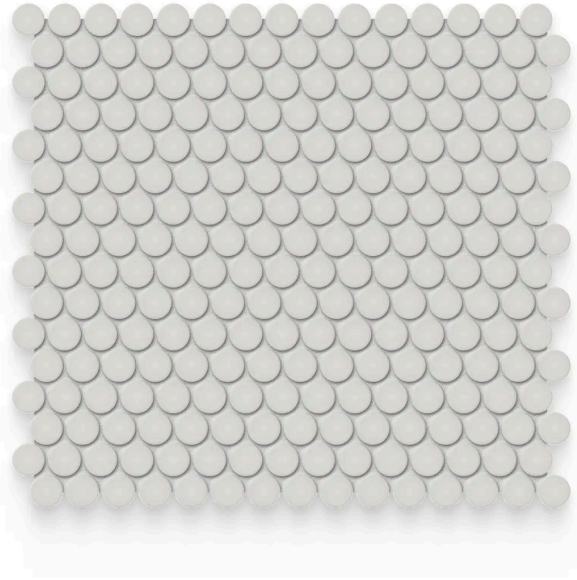

Essential 0.75 x 0.75 Halo Grey Matte Penny Round Mosaic

Essential 0.75x0.75 Halo Grey Matte Round Mosaic

SKU

SPUI-903266

COLOR OPTIONS

SHAPE / SIZE

PRODUCT INFORMATION

Material Porcelain	Shape Penny Round
Chip/Tile Size 0.75 x 0.75	Finish Matte
Color Halo Grey	Sq Ft Per Piece N/A
Glazed Yes	Tile Thickness 9 mm
Shade Variation V1	Texture Variation N/A
Size Variation N/A	Pits & Chips Variation N/A

PRODUCT GALLERY

Elevate your space with the Essential series, featuring nine serene colors in 2x12 ceramic tiles and a jolly trim designed for indoor wall applications. This collection is distinguished by its neutral palette, low variation, and the choice between matte or glossy finishes, complementing any design scheme. The coordinating porcelain mosaics in 0.75" penny round and 2" hexagon shapes, all in a matte finish, are a perfect choice for designing a matching elegant shower pan. With ease of installation in various patterns, this series ensures a seamless and sophisticated application.