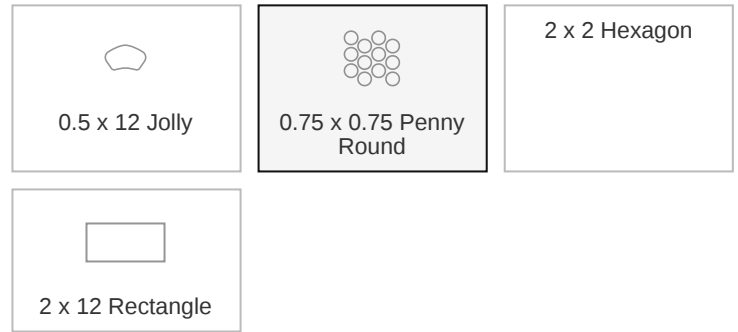

Essential 0.75 x 0.75 Halo Grey Glossy Penny Round Mosaic

Essential 0.75x0.75 Halo Grey Glossy Round Mosaic

SKU
SPUI-903275

COLOR OPTIONS

SHAPE / SIZE

PRODUCT INFORMATION

Material Porcelain	Shape Penny Round
Chip/Tile Size 0.75 x 0.75	Finish Glossy
Color Halo Grey	Sq Ft Per Piece N/A
Glazed Yes	Tile Thickness 9 mm
Shade Variation V1	Texture Variation N/A
Size Variation N/A	Pits & Chips Variation N/A

PACKAGING INFORMATION

Pieces Per Box
10

Sq Ft Per Box
9.7

Weight Per Box
20

Boxes Per Crate
81

Sq Ft Per Crate
785.7

Sold By Full Box
Yes

TECHNICAL INFORMATION

PRODUCT GALLERY

Elevate your space with the Essential series, featuring nine serene colors in 2x12 ceramic tiles and a jolly trim designed for indoor wall applications. This collection is distinguished by its neutral palette, low variation, and the choice between matte or glossy finishes, complementing any design scheme. The coordinating porcelain mosaics in 0.75" penny round and 2" hexagon shapes, all in a matte finish, are a perfect choice for designing a matching elegant shower pan. With ease of installation in various patterns, this series ensures a seamless and sophisticated application.