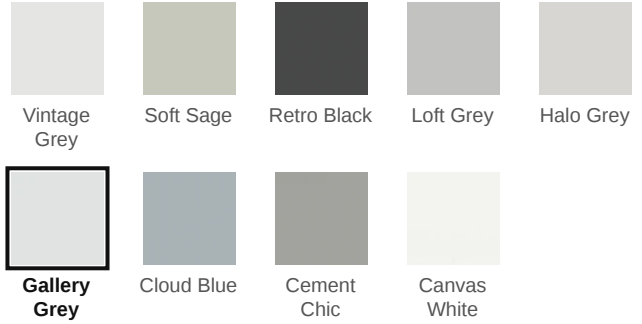

# Essential 0.75 x 0.75 Gallery Grey Matte Penny Round Mosaic

Essential 0.75x0.75 Gallery Grey Matte Round Mosaic

SKU  
SPUI-903267

### COLOR OPTIONS

## PRODUCT GALLERY

---

Elevate your space with the Essential series, featuring nine serene colors in 2x12 ceramic tiles and a jolly trim designed for indoor wall applications. This collection is distinguished by its neutral palette, low variation, and the choice between matte or glossy finishes, complementing any design scheme. The coordinating porcelain mosaics in 0.75" penny round and 2" hexagon shapes, all in a matte finish, are a perfect choice for designing a matching elegant shower pan. With ease of installation in various patterns, this series ensures a seamless and sophisticated application.