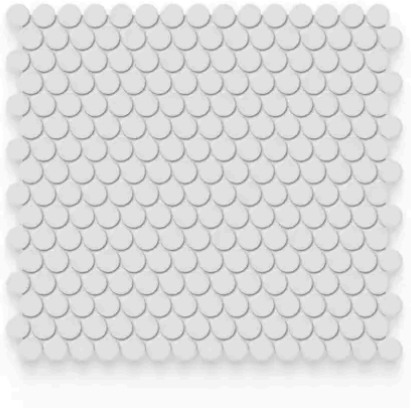

PRODUCT GALLERY

Elevate your space with the Essential series, featuring nine serene colors in 2x12 ceramic tiles and a jolly trim designed for indoor wall applications. This collection is distinguished by its neutral palette, low variation, and the choice between matte or glossy finishes, complementing any design scheme. The coordinating porcelain mosaics in 0.75" penny round and 2" hexagon shapes, all in a matte finish, are a perfect choice for designing a matching elegant shower pan. With ease of installation in various patterns, this series ensures a seamless and sophisticated application.