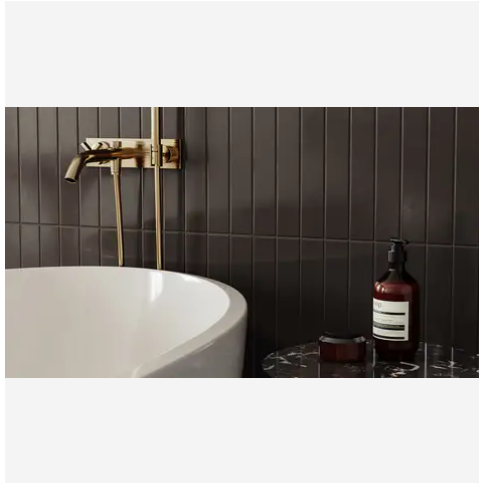

PRODUCT GALLERY

Elevate your space with the Essential series, featuring nine serene colors in 2x12 ceramic tiles and a jolly trim designed for indoor wall applications. This collection is distinguished by its neutral palette, low variation, and the choice between matte or glossy finishes, complementing any design scheme. The coordinating porcelain mosaics in 0.75" penny round and 2" hexagon shapes, all in a matte finish, are a perfect choice for designing a matching elegant shower pan. With ease of installation in various patterns, this series ensures a seamless and sophisticated application.