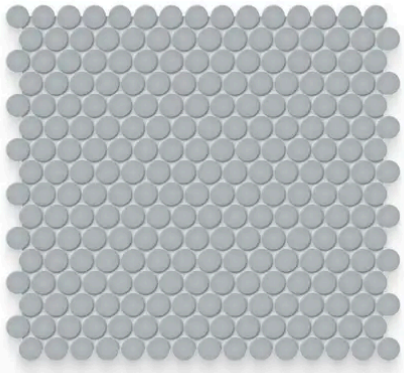

PRODUCT GALLERY

Elevate your space with the Essential series, featuring nine serene colors in 2x12 ceramic tiles and a jolly trim designed for indoor wall applications. This collection is distinguished by its neutral palette, low variation, and the choice between matte or glossy finishes, complementing any design scheme. The coordinating porcelain mosaics in 0.75" penny round and 2" hexagon shapes, all in a matte finish, are a perfect choice for designing a matching elegant shower pan. With ease of installation in various patterns, this series ensures a seamless and sophisticated application.