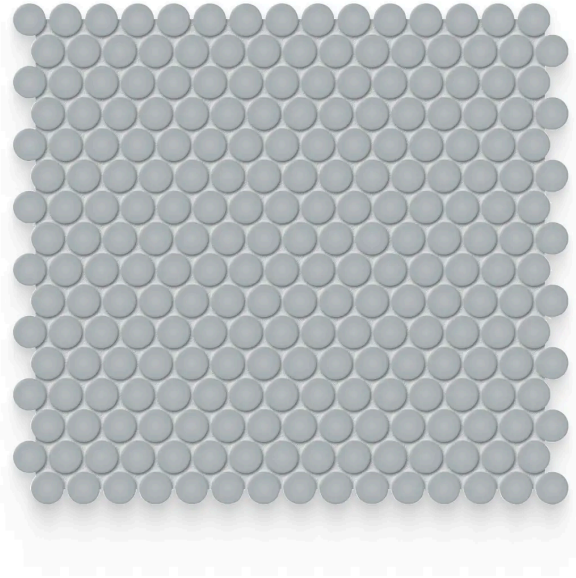

Essential 0.75 x 0.75 Cloud Blue Matte Penny Round Mosaic

Essential 0.75x0.75 Cloud Blue Matte Round Mosaic

SKU

SPUI-903262

COLOR OPTIONS

Vintage Grey

Soft Sage

Retro Black

Loft Grey

Halo Grey

Gallery Grey

Cloud Blue

Cement Chic

Canvas White

SHAPE / SIZE

0.5 x 12 Jolly

0.75 x 0.75 Penny Round

2 x 2 Hexagon

2 x 12 Rectangle

PRODUCT INFORMATION

Material Porcelain	Shape Penny Round
Chip/Tile Size 0.75 x 0.75	Finish Matte
Color Cloud Blue	Sq Ft Per Piece N/A
Glazed Yes	Tile Thickness 9 mm
Shade Variation V1	Texture Variation N/A
Size Variation N/A	Pits & Chips Variation N/A

PRODUCT GALLERY

Elevate your space with the Essential series, featuring nine serene colors in 2x12 ceramic tiles and a jolly trim designed for indoor wall applications. This collection is distinguished by its neutral palette, low variation, and the choice between matte or glossy finishes, complementing any design scheme. The coordinating porcelain mosaics in 0.75" penny round and 2" hexagon shapes, all in a matte finish, are a perfect choice for designing a matching elegant shower pan. With ease of installation in various patterns, this series ensures a seamless and sophisticated application.