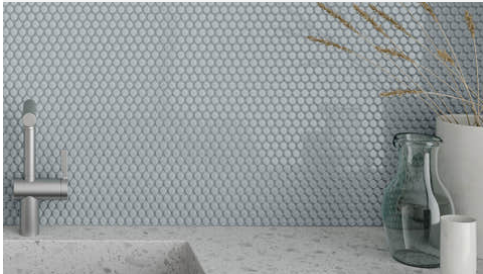

PRODUCT GALLERY

Elevate your space with the Essential series, featuring nine serene colors in 2x12 ceramic tiles and a jolly trim designed for indoor wall applications. This collection is distinguished by its neutral palette, low variation, and the choice between matte or glossy finishes, complementing any design scheme. The coordinating porcelain mosaics in 0.75" penny round and 2" hexagon shapes, all in a matte finish, are a perfect choice for designing a matching elegant shower pan. With ease of installation in various patterns, this series ensures a seamless and sophisticated application.