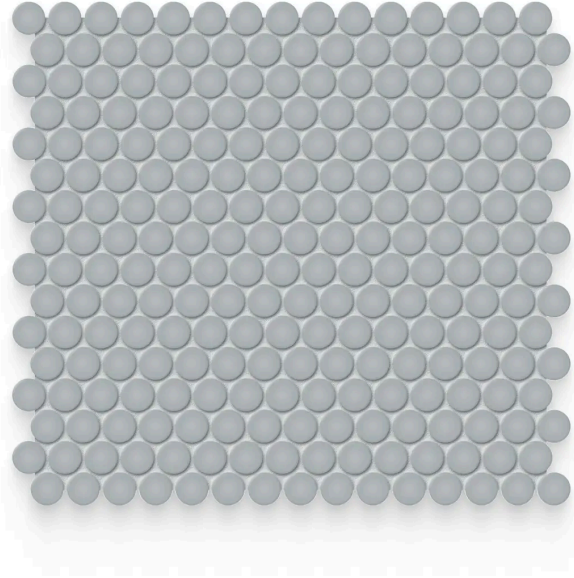

STONE PRODUCTS
UNLIMITED, INC

Essential 0.75 x 0.75 Cloud Blue Glossy Penny Round Mosaic

Essential 0.75x0.75 Cloud Blue Glossy Round Mosaic

SKU

SPUI-903271

COLOR OPTIONS

Vintage
Grey

Soft Sage

Retro Black

Loft Grey

Halo Grey

Gallery
Grey

Cloud Blue

Cement
Chic

Canvas
White

SHAPE / SIZE

0.5 x 12 Jolly

0.75 x 0.75 Penny
Round

2 x 2 Hexagon

2 x 12 Rectangle

PRODUCT INFORMATION

Material Porcelain	Shape Penny Round
Chip/Tile Size 0.75 x 0.75	Finish Glossy
Color Cloud Blue	Sq Ft Per Piece N/A
Glazed Yes	Tile Thickness 9 mm
Shade Variation V1	Texture Variation N/A
Size Variation N/A	Pits & Chips Variation N/A

PRODUCT GALLERY

Elevate your space with the Essential series, featuring nine serene colors in 2x12 ceramic tiles and a jolly trim designed for indoor wall applications. This collection is distinguished by its neutral palette, low variation, and the choice between matte or glossy finishes, complementing any design scheme. The coordinating porcelain mosaics in 0.75" penny round and 2" hexagon shapes, all in a matte finish, are a perfect choice for designing a matching elegant shower pan. With ease of installation in various patterns, this series ensures a seamless and sophisticated application.