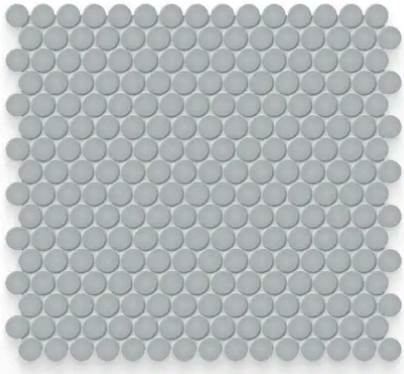

PRODUCT GALLERY

Elevate your space with the Essential series, featuring nine serene colors in 2x12 ceramic tiles and a jolly trim designed for indoor wall applications. This collection is distinguished by its neutral palette, low variation, and the choice between matte or glossy finishes, complementing any design scheme. The coordinating porcelain mosaics in 0.75" penny round and 2" hexagon shapes, all in a matte finish, are a perfect choice for designing a matching elegant shower pan. With ease of installation in various patterns, this series ensures a seamless and sophisticated application.