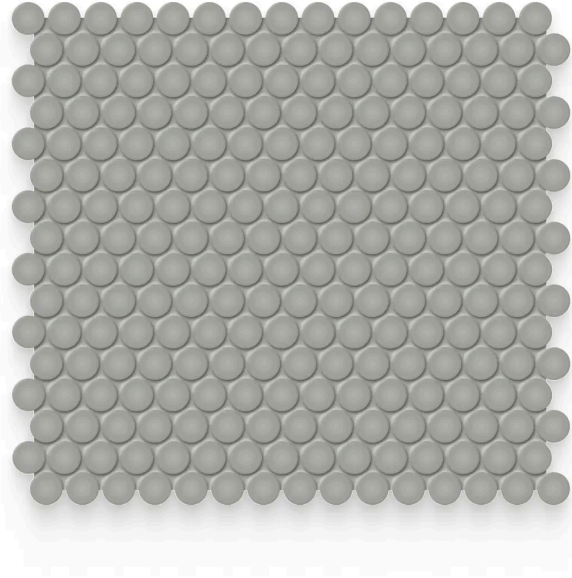

Essential 0.75 x 0.75 Cement Chic Matte Penny Round Mosaic

Essential 0.75x0.75 Cement Chic Matte Round Mosaic

SKU

SPUI-903263

COLOR OPTIONS

Vintage Grey

Soft Sage

Retro Black

Loft Grey

Halo Grey

Gallery Grey

Cloud Blue

Cement Chic

Canvas White

SHAPE / SIZE

0.5 x 12 Jolly

0.75 x 0.75 Penny Round

2 x 2 Hexagon

2 x 12 Rectangle

PRODUCT INFORMATION

Material Porcelain	Shape Penny Round
Chip/Tile Size 0.75 x 0.75	Finish Matte
Color Cement Chic	Sq Ft Per Piece N/A
Glazed Yes	Tile Thickness 9 mm
Shade Variation V1	Texture Variation N/A
Size Variation N/A	Pits & Chips Variation N/A

PRODUCT GALLERY

Elevate your space with the Essential series, featuring nine serene colors in 2x12 ceramic tiles and a jolly trim designed for indoor wall applications. This collection is distinguished by its neutral palette, low variation, and the choice between matte or glossy finishes, complementing any design scheme. The coordinating porcelain mosaics in 0.75" penny round and 2" hexagon shapes, all in a matte finish, are a perfect choice for designing a matching elegant shower pan. With ease of installation in various patterns, this series ensures a seamless and sophisticated application.