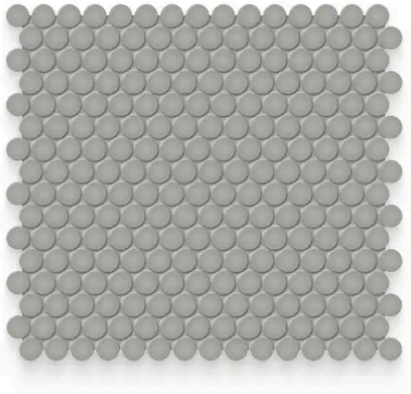

## PRODUCT GALLERY

---

Elevate your space with the Essential series, featuring nine serene colors in 2x12 ceramic tiles and a jolly trim designed for indoor wall applications. This collection is distinguished by its neutral palette, low variation, and the choice between matte or glossy finishes, complementing any design scheme. The coordinating porcelain mosaics in 0.75" penny round and 2" hexagon shapes, all in a matte finish, are a perfect choice for designing a matching elegant shower pan. With ease of installation in various patterns, this series ensures a seamless and sophisticated application.