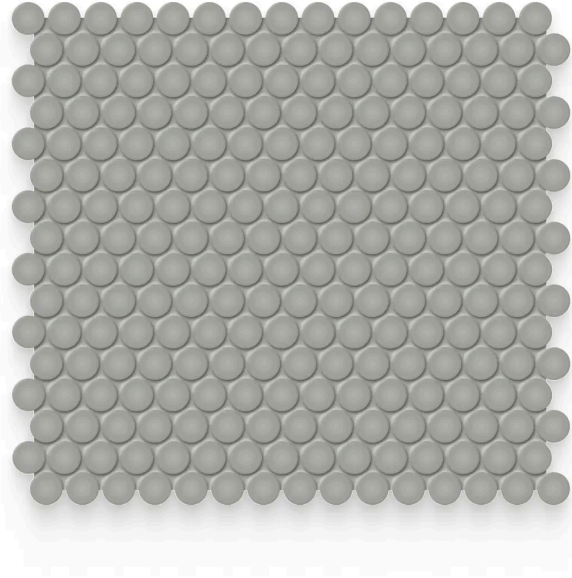

# Essential 0.75 x 0.75 Cement Chic Matte Penny Round Mosaic

Essential 0.75x0.75 Cement Chic Matte Round Mosaic

SKU

SPUI-903263

### COLOR OPTIONS

Vintage Grey

Soft Sage

Retro Black

Loft Grey

Halo Grey

Gallery Grey

Cloud Blue

**Cement Chic**

Canvas White