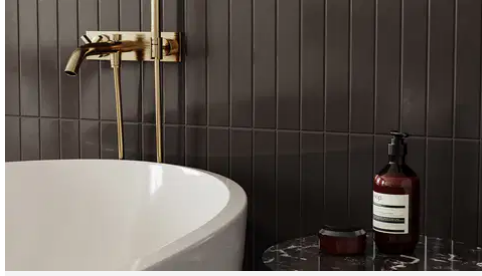

PRODUCT GALLERY

Elevate your space with the Essential series, featuring nine serene colors in 2x12 ceramic tiles and a jolly trim designed for indoor wall applications. This collection is distinguished by its neutral palette, low variation, and the choice between matte or glossy finishes, complementing any design scheme. The coordinating porcelain mosaics in 0.75" penny round and 2" hexagon shapes, all in a matte finish, are a perfect choice for designing a matching elegant shower pan. With ease of installation in various patterns, this series ensures a seamless and sophisticated application.