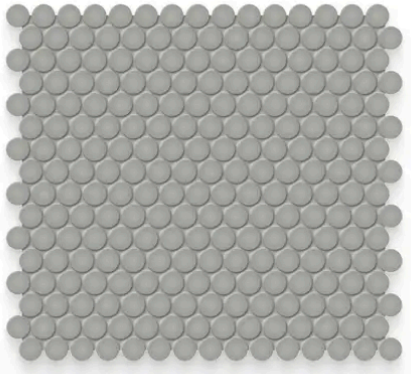

PRODUCT GALLERY

Elevate your space with the Essential series, featuring nine serene colors in 2x12 ceramic tiles and a jolly trim designed for indoor wall applications. This collection is distinguished by its neutral palette, low variation, and the choice between matte or glossy finishes, complementing any design scheme. The coordinating porcelain mosaics in 0.75" penny round and 2" hexagon shapes, all in a matte finish, are a perfect choice for designing a matching elegant shower pan. With ease of installation in various patterns, this series ensures a seamless and sophisticated application.