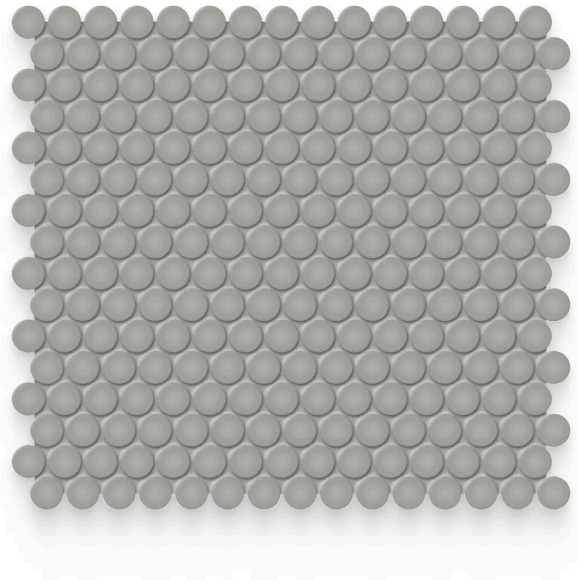

Essential 0.75 x 0.75 Cement Chic Glossy Penny Round Mosaic

Essential 0.75x0.75 Cement Chic Glossy Round Mosaic

SKU
SPUI-903272

COLOR OPTIONS

SHAPE / SIZE

PRODUCT INFORMATION

Material Porcelain	Shape Penny Round
Chip/Tile Size 0.75 x 0.75	Finish Glossy
Color Cement Chic	Sq Ft Per Piece N/A
Glazed Yes	Tile Thickness 9 mm
Shade Variation V1	Texture Variation N/A
Size Variation	Pits & Chips Variation

PRODUCT GALLERY

Elevate your space with the Essential series, featuring nine serene colors in 2x12 ceramic tiles and a jolly trim designed for indoor wall applications. This collection is distinguished by its neutral palette, low variation, and the choice between matte or glossy finishes, complementing any design scheme. The coordinating porcelain mosaics in 0.75" penny round and 2" hexagon shapes, all in a matte finish, are a perfect choice for designing a matching elegant shower pan. With ease of installation in various patterns, this series ensures a seamless and sophisticated application.