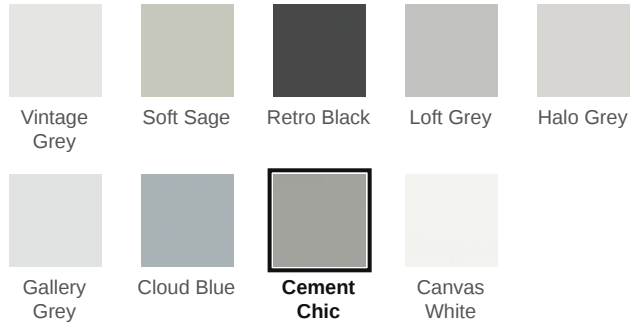

Essential 0.75 x 0.75 Cement Chic Glossy Penny Round Mosaic

Essential 0.75x0.75 Cement Chic Glossy Round Mosaic

SKU
SPUI-903272

COLOR OPTIONS

SHAPE / SIZE

PRODUCT INFORMATION

Material Porcelain	Shape Penny Round
Chip/Tile Size 0.75 x 0.75	Finish Glossy
Color Cement Chic	Sq Ft Per Piece N/A
Glazed Yes	Tile Thickness 9 mm
Shade Variation V1	Texture Variation N/A
Size Variation	Pits & Chips Variation

PRODUCT GALLERY

Elevate your space with the Essential series, featuring nine serene colors in 2x12 ceramic tiles and a jolly trim designed for indoor wall applications. This collection is distinguished by its neutral palette, low variation, and the choice between matte or glossy finishes, complementing any design scheme. The coordinating porcelain mosaics in 0.75" penny round and 2" hexagon shapes, all in a matte finish, are a perfect choice for designing a matching elegant shower pan. With ease of installation in various patterns, this series ensures a seamless and sophisticated application.