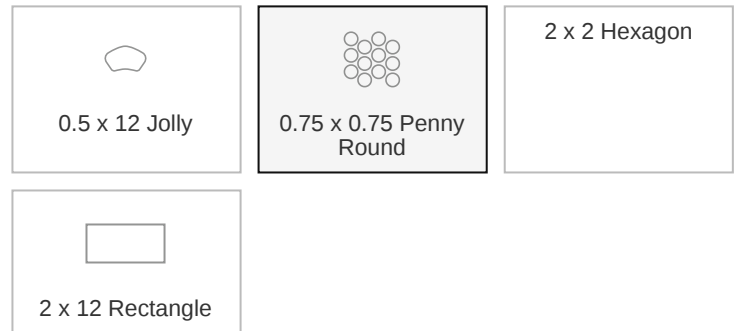

Essential 0.75 x 0.75 Cement Chic Glossy Penny Round Mosaic

Essential 0.75x0.75 Cement Chic Glossy Round Mosaic

SKU
SPUI-903272

COLOR OPTIONS

SHAPE / SIZE

PRODUCT INFORMATION

Material Porcelain	Shape Penny Round
Chip/Tile Size 0.75 x 0.75	Finish Glossy
Color Cement Chic	Sq Ft Per Piece N/A
Glazed Yes	Tile Thickness 9 mm
Shade Variation V1	Texture Variation N/A
Size Variation	Pits & Chips Variation