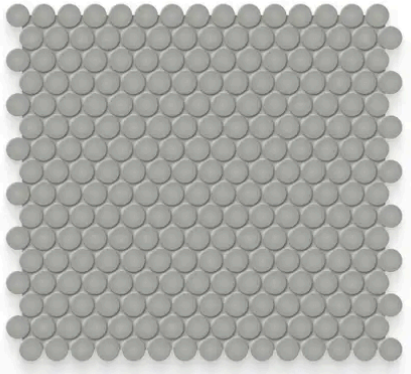

Essential 0.75 x 0.75 Cement Chic Glossy Penny Round Mosaic

Essential 0.75x0.75 Cement Chic Glossy Round Mosaic

SKU
SPUI-903272

COLOR OPTIONS

SHAPE / SIZE

PRODUCT INFORMATION

Material Porcelain	Shape Penny Round
Chip/Tile Size 0.75 x 0.75	Finish Glossy
Color Cement Chic	Sq Ft Per Piece N/A
Glazed Yes	Tile Thickness 9 mm
Shade Variation V1	Texture Variation N/A
Size Variation	Pits & Chips Variation

PRODUCT GALLERY

Elevate your space with the Essential series, featuring nine serene colors in 2x12 ceramic tiles and a jolly trim designed for indoor wall applications. This collection is distinguished by its neutral palette, low variation, and the choice between matte or glossy finishes, complementing any design scheme. The coordinating porcelain mosaics in 0.75" penny round and 2" hexagon shapes, all in a matte finish, are a perfect choice for designing a matching elegant shower pan. With ease of installation in various patterns, this series ensures a seamless and sophisticated application.