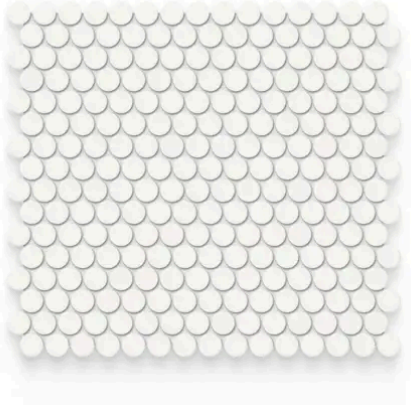

Retro Black

Loft Grey

Halo Grey

Gallery
Grey

Cloud Blue

Cement
Chic

**Canvas
White**

SHAPE / SIZE

0.5 x 12 Jolly

0.75 x 0.75 Penny
Round

2 x 2 Hexagon

2 x 12 Rectangle

PRODUCT INFORMATION

Material Porcelain	Shape Penny Round
Chip/Tile Size 0.75 x 0.75	Finish Matte
Color Canvas White	Sq Ft Per Piece N/A
Glazed Yes	Tile Thickness 9 mm
Shade Variation V1	Texture Variation N/A
Size Variation	Pits & Chips Variation

PRODUCT GALLERY

Elevate your space with the Essential series, featuring nine serene colors in 2x12 ceramic tiles and a jolly trim designed for indoor wall applications. This collection is distinguished by its neutral palette, low variation, and the choice between matte or glossy finishes, complementing any design scheme. The coordinating porcelain mosaics in 0.75" penny round and 2" hexagon shapes, all in a matte finish, are a perfect choice for designing a matching elegant shower pan. With ease of installation in various patterns, this series ensures a seamless and sophisticated application.