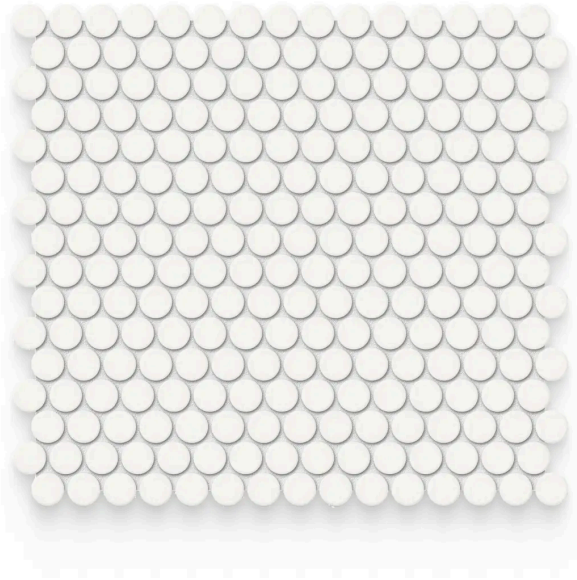

STONE PRODUCTS
UNLIMITED, INC

Essential 0.75 x 0.75 Canvas White Matte Penny Round Mosaic

Essential 0.75x0.75 Canvas White Matte Round Mosaic

SKU

SPUI-903259

COLOR OPTIONS

Vintage
Grey

Soft Sage

Retro Black

Loft Grey

Halo Grey

Gallery
Grey

Cloud Blue

Cement
Chic

**Canvas
White**

SHAPE / SIZE

0.5 x 12 Jolly

0.75 x 0.75 Penny
Round

2 x 2 Hexagon

2 x 12 Rectangle

PRODUCT INFORMATION

Material Porcelain	Shape Penny Round
Chip/Tile Size 0.75 x 0.75	Finish Matte
Color Canvas White	Sq Ft Per Piece N/A
Glazed Yes	Tile Thickness 9 mm
Shade Variation V1	Texture Variation N/A
Size Variation	Pits & Chips Variation