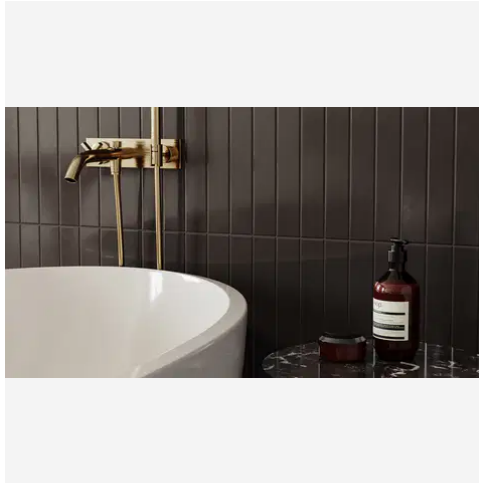

## PRODUCT GALLERY

---

Elevate your space with the Essential series, featuring nine serene colors in 2x12 ceramic tiles and a jolly trim designed for indoor wall applications. This collection is distinguished by its neutral palette, low variation, and the choice between matte or glossy finishes, complementing any design scheme. The coordinating porcelain mosaics in 0.75" penny round and 2" hexagon shapes, all in a matte finish, are a perfect choice for designing a matching elegant shower pan. With ease of installation in various patterns, this series ensures a seamless and sophisticated application.