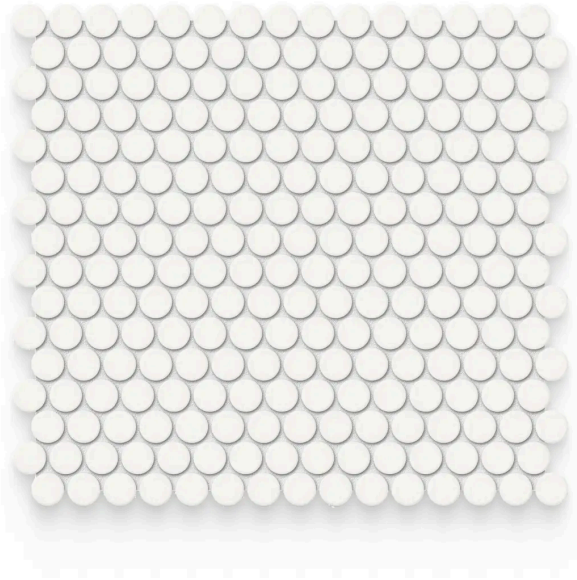

STONE PRODUCTS
UNLIMITED, INC

Essential 0.75 x 0.75 Canvas White Matte Penny Round Mosaic

Essential 0.75x0.75 Canvas White Matte Round Mosaic

SKU

SPUI-903259

COLOR OPTIONS

Vintage
Grey

Soft Sage

Retro Black

Loft Grey

Halo Grey

Gallery
Grey

Cloud Blue

Cement
Chic

**Canvas
White**

SHAPE / SIZE

0.5 x 12 Jolly

0.75 x 0.75 Penny
Round

2 x 2 Hexagon

2 x 12 Rectangle

PRODUCT INFORMATION

Material Porcelain	Shape Penny Round
Chip/Tile Size 0.75 x 0.75	Finish Matte
Color Canvas White	Sq Ft Per Piece N/A
Glazed Yes	Tile Thickness 9 mm
Shade Variation V1	Texture Variation N/A
Size Variation	Pits & Chips Variation

PRODUCT GALLERY

Elevate your space with the Essential series, featuring nine serene colors in 2x12 ceramic tiles and a jolly trim designed for indoor wall applications. This collection is distinguished by its neutral palette, low variation, and the choice between matte or glossy finishes, complementing any design scheme. The coordinating porcelain mosaics in 0.75" penny round and 2" hexagon shapes, all in a matte finish, are a perfect choice for designing a matching elegant shower pan. With ease of installation in various patterns, this series ensures a seamless and sophisticated application.