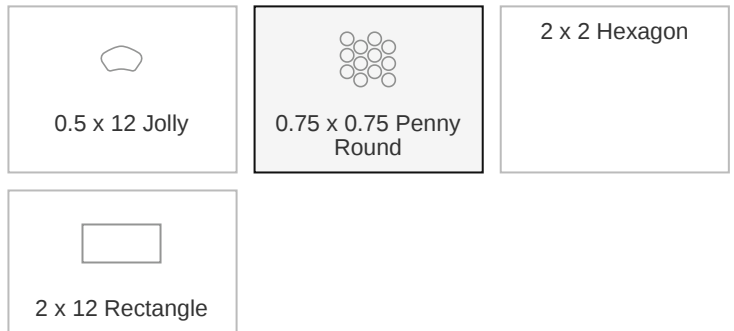

# Essential 0.75 x 0.75 Canvas White Glossy Penny Round Mosaic

Essential 0.75x0.75 Canvas White Glossy Round Mosaic

SKU  
SPUI-903268

COLOR OPTIONS

SHAPE / SIZE

PRODUCT INFORMATION

Material Porcelain	Shape Penny Round
Chip/Tile Size 0.75 x 0.75	Finish Glossy
Color Canvas White	Sq Ft Per Piece N/A
Glazed Yes	Tile Thickness 9 mm
Shade Variation V1	Texture Variation N/A
Size Variation	Pits & Chips Variation