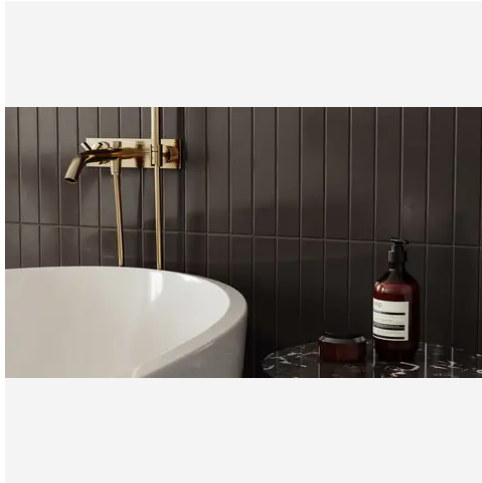

## PRODUCT GALLERY

---

Elevate your space with the Essential series, featuring nine serene colors in 2x12 ceramic tiles and a jolly trim designed for indoor wall applications. This collection is distinguished by its neutral palette, low variation, and the choice between matte or glossy finishes, complementing any design scheme. The coordinating porcelain mosaics in 0.75" penny round and 2" hexagon shapes, all in a matte finish, are a perfect choice for designing a matching elegant shower pan. With ease of installation in various patterns, this series ensures a seamless and sophisticated application.