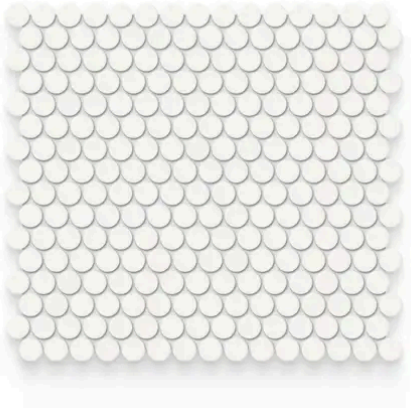

## PRODUCT GALLERY

---

Elevate your space with the Essential series, featuring nine serene colors in 2x12 ceramic tiles and a jolly trim designed for indoor wall applications. This collection is distinguished by its neutral palette, low variation, and the choice between matte or glossy finishes, complementing any design scheme. The coordinating porcelain mosaics in 0.75" penny round and 2" hexagon shapes, all in a matte finish, are a perfect choice for designing a matching elegant shower pan. With ease of installation in various patterns, this series ensures a seamless and sophisticated application.