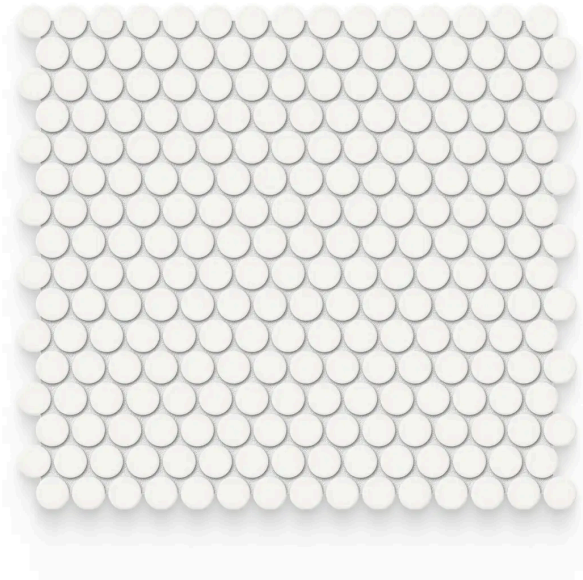

# Essential 0.75 x 0.75 Canvas White Glossy Penny Round Mosaic

Essential 0.75x0.75 Canvas White Glossy Round Mosaic

SKU  
SPUI-903268

COLOR OPTIONS

SHAPE / SIZE

PRODUCT INFORMATION

Material Porcelain	Shape Penny Round
Chip/Tile Size 0.75 x 0.75	Finish Glossy
Color Canvas White	Sq Ft Per Piece N/A
Glazed Yes	Tile Thickness 9 mm
Shade Variation V1	Texture Variation N/A
Size Variation	Pits & Chips Variation

## PRODUCT GALLERY

---

Elevate your space with the Essential series, featuring nine serene colors in 2x12 ceramic tiles and a jolly trim designed for indoor wall applications. This collection is distinguished by its neutral palette, low variation, and the choice between matte or glossy finishes, complementing any design scheme. The coordinating porcelain mosaics in 0.75" penny round and 2" hexagon shapes, all in a matte finish, are a perfect choice for designing a matching elegant shower pan. With ease of installation in various patterns, this series ensures a seamless and sophisticated application.