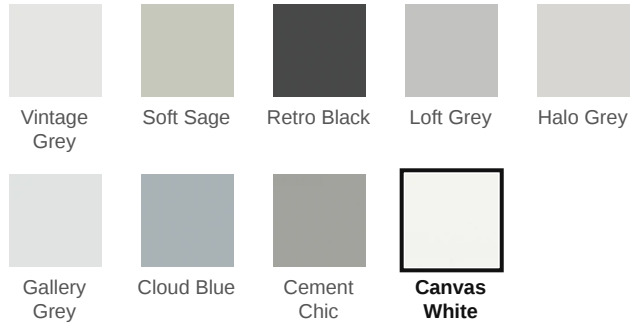

Essential 0.75 x 0.75 Canvas White Glossy Penny Round Mosaic

Essential 0.75x0.75 Canvas White Glossy Round Mosaic

SKU
SPUI-903268

COLOR OPTIONS