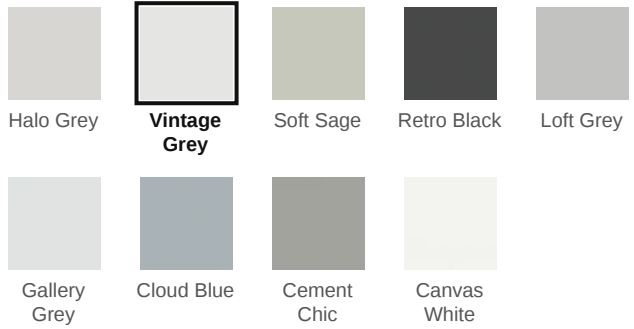

Essential 0.5 x 12 Vintage Grey Matte Jolly Trim

Essential 0.5x12 Vintage Grey Matte Jolly Trim

SKU
SPUI-903305

COLOR OPTIONS

SHAPE / SIZE

PRODUCT INFORMATION

Material Ceramic	Shape Jolly
Chip/Tile Size 0.5 x 12	Finish Matte
Color Vintage Grey	Sq Ft Per Piece N/A
Glazed Yes	Tile Thickness N/A
Shade Variation V1	Texture Variation N/A
Size Variation N/A	Pits & Chips Variation N/A

PRODUCT GALLERY

Elevate your space with the Essential series, featuring nine serene colors in 2x12 ceramic tiles and a jolly trim designed for indoor wall applications. This collection is distinguished by its neutral palette, low variation, and the choice between matte or glossy finishes, complementing any design scheme. The coordinating porcelain mosaics in 0.75" penny round and 2" hexagon shapes, all in a matte finish, are a perfect choice for designing a matching elegant shower pan. With ease of installation in various patterns, this series ensures a seamless and sophisticated application.