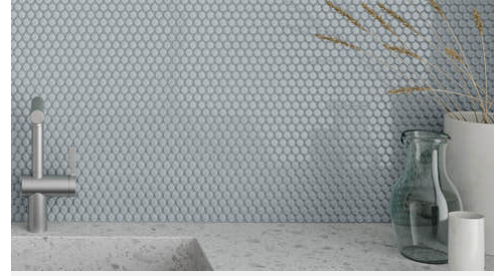

## PRODUCT GALLERY

---

Elevate your space with the Essential series, featuring nine serene colors in 2x12 ceramic tiles and a jolly trim designed for indoor wall applications. This collection is distinguished by its neutral palette, low variation, and the choice between matte or glossy finishes, complementing any design scheme. The coordinating porcelain mosaics in 0.75" penny round and 2" hexagon shapes, all in a matte finish, are a perfect choice for designing a matching elegant shower pan. With ease of installation in various patterns, this series ensures a seamless and sophisticated application.