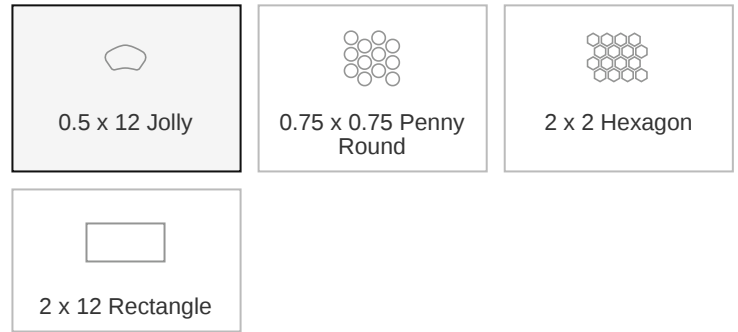

# Essential 0.5 x 12 Vintage Grey Matte Jolly Trim

Essential 0.5x12 Vintage Grey Matte Jolly Trim

SKU  
**SPUI-903305**

COLOR OPTIONS

SHAPE / SIZE

PRODUCT INFORMATION

Material Ceramic	Shape Jolly
Chip/Tile Size 0.5 x 12	Finish Matte
Color Vintage Grey	Sq Ft Per Piece N/A
Glazed Yes	Tile Thickness N/A
Shade Variation V1	Texture Variation N/A
Size Variation N/A	Pits & Chips Variation N/A