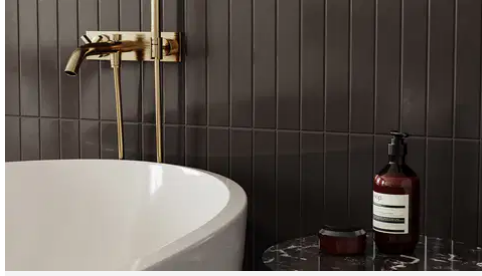

## PRODUCT GALLERY

---

Elevate your space with the Essential series, featuring nine serene colors in 2x12 ceramic tiles and a jolly trim designed for indoor wall applications. This collection is distinguished by its neutral palette, low variation, and the choice between matte or glossy finishes, complementing any design scheme. The coordinating porcelain mosaics in 0.75" penny round and 2" hexagon shapes, all in a matte finish, are a perfect choice for designing a matching elegant shower pan. With ease of installation in various patterns, this series ensures a seamless and sophisticated application.