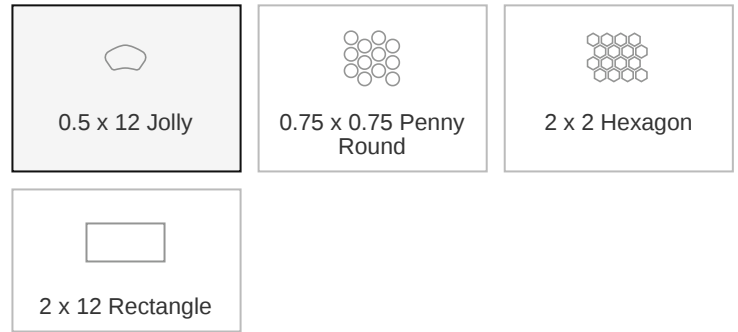

Essential 0.5 x 12 Vintage Grey Matte Jolly Trim

Essential 0.5x12 Vintage Grey Matte Jolly Trim

SKU
SPUI-903305

COLOR OPTIONS

SHAPE / SIZE

PRODUCT INFORMATION

Material Ceramic	Shape Jolly
Chip/Tile Size 0.5 x 12	Finish Matte
Color Vintage Grey	Sq Ft Per Piece N/A
Glazed Yes	Tile Thickness N/A
Shade Variation V1	Texture Variation N/A
Size Variation N/A	Pits & Chips Variation N/A

PRODUCT GALLERY

Elevate your space with the Essential series, featuring nine serene colors in 2x12 ceramic tiles and a jolly trim designed for indoor wall applications. This collection is distinguished by its neutral palette, low variation, and the choice between matte or glossy finishes, complementing any design scheme. The coordinating porcelain mosaics in 0.75" penny round and 2" hexagon shapes, all in a matte finish, are a perfect choice for designing a matching elegant shower pan. With ease of installation in various patterns, this series ensures a seamless and sophisticated application.