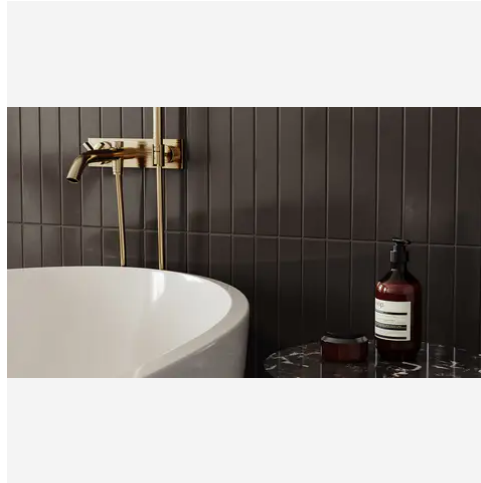

Essential 0.5 x 12 Vintage Grey Matte Jolly Trim

Essential 0.5x12 Vintage Grey Matte Jolly Trim

SKU
SPUI-903305

COLOR OPTIONS

SHAPE / SIZE

PRODUCT INFORMATION

Material Ceramic	Shape Jolly
Chip/Tile Size 0.5 x 12	Finish Matte
Color Vintage Grey	Sq Ft Per Piece N/A
Glazed Yes	Tile Thickness N/A
Shade Variation V1	Texture Variation N/A
Size Variation N/A	Pits & Chips Variation N/A

PRODUCT GALLERY

Elevate your space with the Essential series, featuring nine serene colors in 2x12 ceramic tiles and a jolly trim designed for indoor wall applications. This collection is distinguished by its neutral palette, low variation, and the choice between matte or glossy finishes, complementing any design scheme. The coordinating porcelain mosaics in 0.75" penny round and 2" hexagon shapes, all in a matte finish, are a perfect choice for designing a matching elegant shower pan. With ease of installation in various patterns, this series ensures a seamless and sophisticated application.