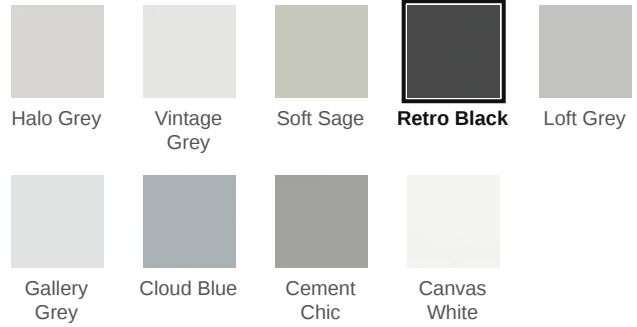

# Essential 0.5 x 12 Retro Black Matte Jolly Trim

Essential 0.5x12 Retro Black Matte Jolly Trim

SKU

**SPUI-903312**

COLOR OPTIONS

SHAPE / SIZE

PRODUCT INFORMATION

Material Ceramic	Shape Jolly
Chip/Tile Size 0.5 x 12	Finish Matte
Color Retro Black	Sq Ft Per Piece N/A
Glazed Yes	Tile Thickness N/A
Shade Variation V1	Texture Variation N/A
Size Variation N/A	Pits & Chips Variation N/A

## PRODUCT GALLERY

---

Elevate your space with the Essential series, featuring nine serene colors in 2x12 ceramic tiles and a jolly trim designed for indoor wall applications. This collection is distinguished by its neutral palette, low variation, and the choice between matte or glossy finishes, complementing any design scheme. The coordinating porcelain mosaics in 0.75" penny round and 2" hexagon shapes, all in a matte finish, are a perfect choice for designing a matching elegant shower pan. With ease of installation in various patterns, this series ensures a seamless and sophisticated application.