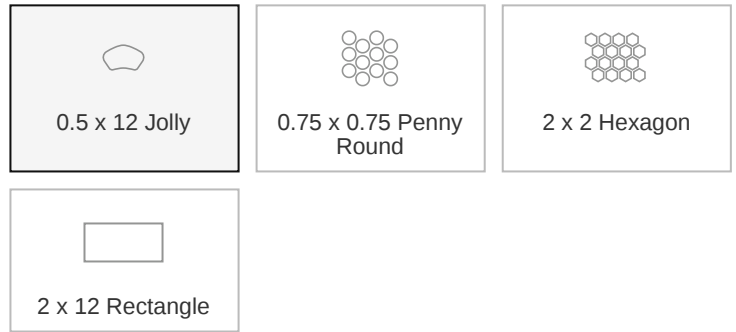

# Essential 0.5 x 12 Retro Black Matte Jolly Trim

Essential 0.5x12 Retro Black Matte Jolly Trim

SKU

**SPUI-903312**

COLOR OPTIONS

SHAPE / SIZE

PRODUCT INFORMATION

Material Ceramic	Shape Jolly
Chip/Tile Size 0.5 x 12	Finish Matte
Color Retro Black	Sq Ft Per Piece N/A
Glazed Yes	Tile Thickness N/A
Shade Variation V1	Texture Variation N/A
Size Variation N/A	Pits & Chips Variation N/A