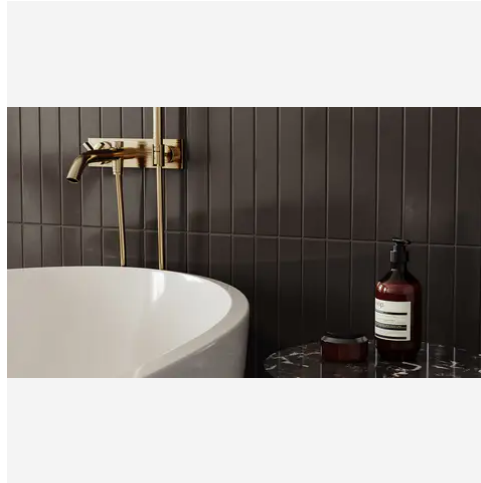

## PRODUCT GALLERY

---

Elevate your space with the Essential series, featuring nine serene colors in 2x12 ceramic tiles and a jolly trim designed for indoor wall applications. This collection is distinguished by its neutral palette, low variation, and the choice between matte or glossy finishes, complementing any design scheme. The coordinating porcelain mosaics in 0.75" penny round and 2" hexagon shapes, all in a matte finish, are a perfect choice for designing a matching elegant shower pan. With ease of installation in various patterns, this series ensures a seamless and sophisticated application.