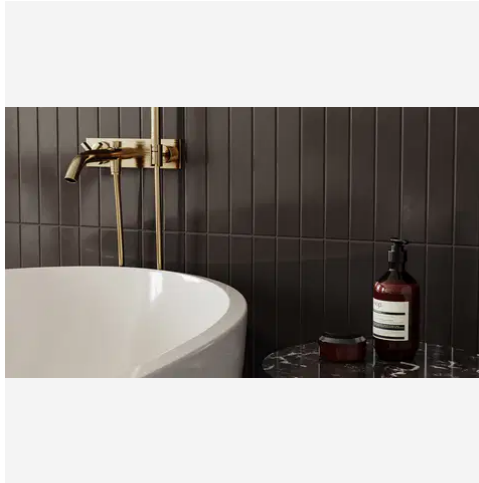

PRODUCT GALLERY

Elevate your space with the Essential series, featuring nine serene colors in 2x12 ceramic tiles and a jolly trim designed for indoor wall applications. This collection is distinguished by its neutral palette, low variation, and the choice between matte or glossy finishes, complementing any design scheme. The coordinating porcelain mosaics in 0.75" penny round and 2" hexagon shapes, all in a matte finish, are a perfect choice for designing a matching elegant shower pan. With ease of installation in various patterns, this series ensures a seamless and sophisticated application.