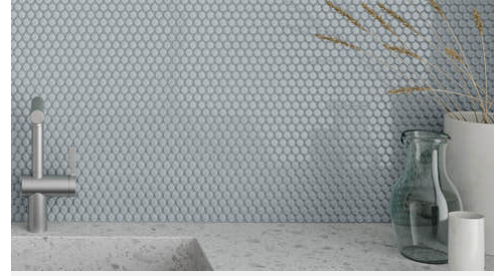

Soft Sage

Retro Black

Loft Grey

Gallery Grey

Cement Chic

Canvas White

SHAPE / SIZE

PRODUCT INFORMATION

PRODUCT GALLERY

Elevate your space with the Essential series, featuring nine serene colors in 2x12 ceramic tiles and a jolly trim designed for indoor wall applications. This collection is distinguished by its neutral palette, low variation, and the choice between matte or glossy finishes, complementing any design scheme. The coordinating porcelain mosaics in 0.75" penny round and 2" hexagon shapes, all in a matte finish, are a perfect choice for designing a matching elegant shower pan. With ease of installation in various patterns, this series ensures a seamless and sophisticated application.