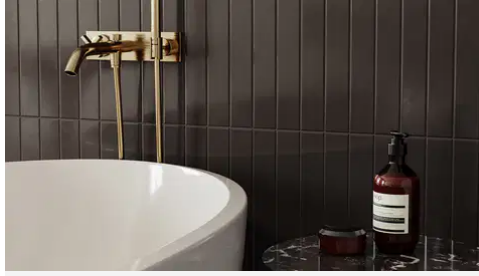

## PRODUCT GALLERY

---

Elevate your space with the Essential series, featuring nine serene colors in 2x12 ceramic tiles and a jolly trim designed for indoor wall applications. This collection is distinguished by its neutral palette, low variation, and the choice between matte or glossy finishes, complementing any design scheme. The coordinating porcelain mosaics in 0.75" penny round and 2" hexagon shapes, all in a matte finish, are a perfect choice for designing a matching elegant shower pan. With ease of installation in various patterns, this series ensures a seamless and sophisticated application.