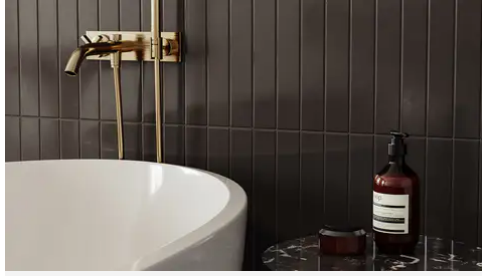

## PRODUCT GALLERY

---

Elevate your space with the Essential series, featuring nine serene colors in 2x12 ceramic tiles and a jolly trim designed for indoor wall applications. This collection is distinguished by its neutral palette, low variation, and the choice between matte or glossy finishes, complementing any design scheme. The coordinating porcelain mosaics in 0.75" penny round and 2" hexagon shapes, all in a matte finish, are a perfect choice for designing a matching elegant shower pan. With ease of installation in various patterns, this series ensures a seamless and sophisticated application.