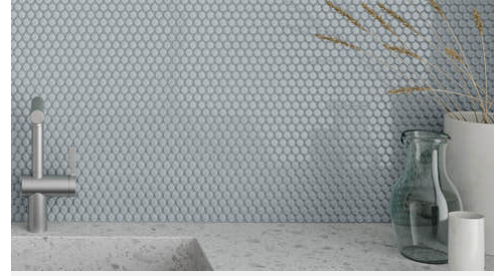

Vintage Grey

Retro Black

Gallery Grey

Cloud Blue

Cement Chic

Canvas White

SHAPE / SIZE

0.5 x 12 Jolly

PRODUCT GALLERY

Elevate your space with the Essential series, featuring nine serene colors in 2x12 ceramic tiles and a jolly trim designed for indoor wall applications. This collection is distinguished by its neutral palette, low variation, and the choice between matte or glossy finishes, complementing any design scheme. The coordinating porcelain mosaics in 0.75" penny round and 2" hexagon shapes, all in a matte finish, are a perfect choice for designing a matching elegant shower pan. With ease of installation in various patterns, this series ensures a seamless and sophisticated application.