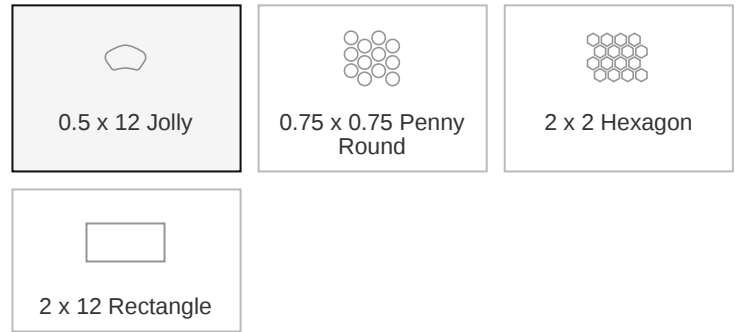

# Essential 0.5 x 12 Gallery Grey Matte Jolly Trim

Essential 0.5x12 Gallery Grey Matte Jolly Trim

SKU

**SPUI-903309**

COLOR OPTIONS

SHAPE / SIZE

PRODUCT INFORMATION

Material Ceramic	Shape Jolly
Chip/Tile Size 0.5 x 12	Finish Matte
Color Gallery Grey	Sq Ft Per Piece N/A
Glazed Yes	Tile Thickness N/A
Shade Variation V1	Texture Variation N/A
Size Variation N/A	Pits & Chips Variation N/A