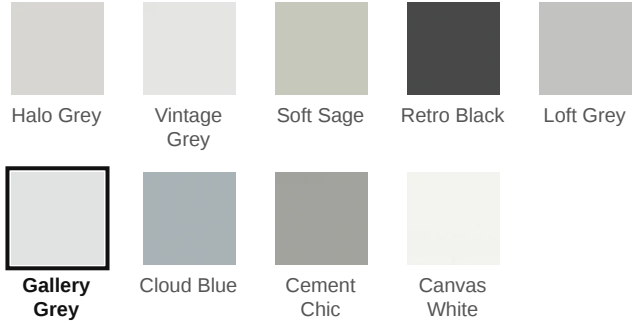

# Essential 0.5 x 12 Gallery Grey Matte Jolly Trim

Essential 0.5x12 Gallery Grey Matte Jolly Trim

SKU

**SPUI-903309**

COLOR OPTIONS

SHAPE / SIZE

PRODUCT INFORMATION

Material Ceramic	Shape Jolly
Chip/Tile Size 0.5 x 12	Finish Matte
Color Gallery Grey	Sq Ft Per Piece N/A
Glazed Yes	Tile Thickness N/A
Shade Variation V1	Texture Variation N/A
Size Variation N/A	Pits & Chips Variation N/A

## PRODUCT GALLERY

---

Elevate your space with the Essential series, featuring nine serene colors in 2x12 ceramic tiles and a jolly trim designed for indoor wall applications. This collection is distinguished by its neutral palette, low variation, and the choice between matte or glossy finishes, complementing any design scheme. The coordinating porcelain mosaics in 0.75" penny round and 2" hexagon shapes, all in a matte finish, are a perfect choice for designing a matching elegant shower pan. With ease of installation in various patterns, this series ensures a seamless and sophisticated application.