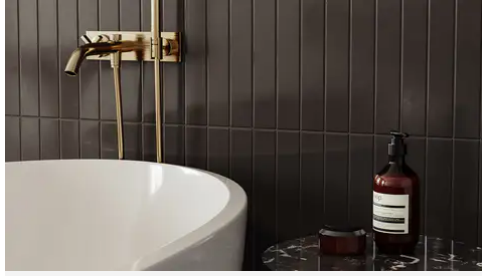

Essential 0.5 x 12 Cloud Blue Matte Jolly Trim

Essential 0.5x12 Cloud Blue Matte Jolly Trim

SKU
SPUI-903307

COLOR OPTIONS

SHAPE / SIZE

PRODUCT INFORMATION

Material Ceramic	Shape Jolly
Chip/Tile Size 0.5 x 12	Finish Matte
Color Cloud Blue	Sq Ft Per Piece N/A
Glazed Yes	Tile Thickness N/A
Shade Variation V1	Texture Variation N/A
Size Variation N/A	Pits & Chips Variation N/A

PRODUCT GALLERY

Elevate your space with the Essential series, featuring nine serene colors in 2x12 ceramic tiles and a jolly trim designed for indoor wall applications. This collection is distinguished by its neutral palette, low variation, and the choice between matte or glossy finishes, complementing any design scheme. The coordinating porcelain mosaics in 0.75" penny round and 2" hexagon shapes, all in a matte finish, are a perfect choice for designing a matching elegant shower pan. With ease of installation in various patterns, this series ensures a seamless and sophisticated application.