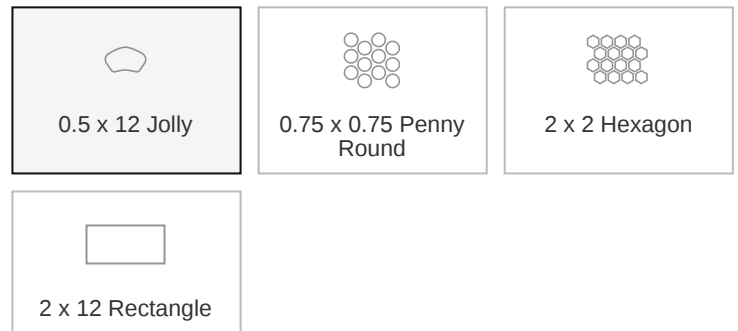

Essential 0.5 x 12 Cloud Blue Matte Jolly Trim

Essential 0.5x12 Cloud Blue Matte Jolly Trim

SKU
SPUI-903307

COLOR OPTIONS

SHAPE / SIZE

PRODUCT INFORMATION

Material Ceramic	Shape Jolly
Chip/Tile Size 0.5 x 12	Finish Matte
Color Cloud Blue	Sq Ft Per Piece N/A
Glazed Yes	Tile Thickness N/A
Shade Variation V1	Texture Variation N/A
Size Variation N/A	Pits & Chips Variation N/A

PRODUCT GALLERY

Elevate your space with the Essential series, featuring nine serene colors in 2x12 ceramic tiles and a jolly trim designed for indoor wall applications. This collection is distinguished by its neutral palette, low variation, and the choice between matte or glossy finishes, complementing any design scheme. The coordinating porcelain mosaics in 0.75" penny round and 2" hexagon shapes, all in a matte finish, are a perfect choice for designing a matching elegant shower pan. With ease of installation in various patterns, this series ensures a seamless and sophisticated application.