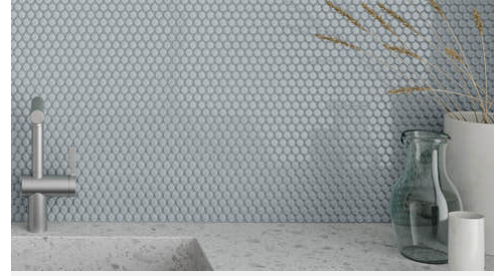

Essential 0.5 x 12 Cloud Blue Matte Jolly Trim

Essential 0.5x12 Cloud Blue Matte Jolly Trim

SKU
SPUI-903307

COLOR OPTIONS

SHAPE / SIZE

PRODUCT INFORMATION

Material Ceramic	Shape Jolly
Chip/Tile Size 0.5 x 12	Finish Matte
Color Cloud Blue	Sq Ft Per Piece N/A
Glazed Yes	Tile Thickness N/A
Shade Variation V1	Texture Variation N/A
Size Variation N/A	Pits & Chips Variation N/A

PRODUCT GALLERY

Elevate your space with the Essential series, featuring nine serene colors in 2x12 ceramic tiles and a jolly trim designed for indoor wall applications. This collection is distinguished by its neutral palette, low variation, and the choice between matte or glossy finishes, complementing any design scheme. The coordinating porcelain mosaics in 0.75" penny round and 2" hexagon shapes, all in a matte finish, are a perfect choice for designing a matching elegant shower pan. With ease of installation in various patterns, this series ensures a seamless and sophisticated application.