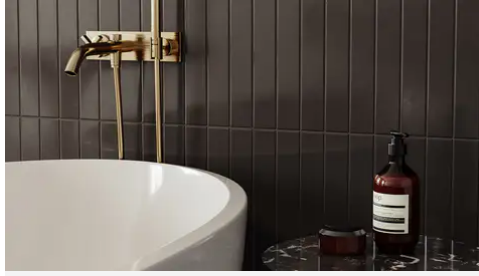

## PRODUCT GALLERY

---

Elevate your space with the Essential series, featuring nine serene colors in 2x12 ceramic tiles and a jolly trim designed for indoor wall applications. This collection is distinguished by its neutral palette, low variation, and the choice between matte or glossy finishes, complementing any design scheme. The coordinating porcelain mosaics in 0.75" penny round and 2" hexagon shapes, all in a matte finish, are a perfect choice for designing a matching elegant shower pan. With ease of installation in various patterns, this series ensures a seamless and sophisticated application.