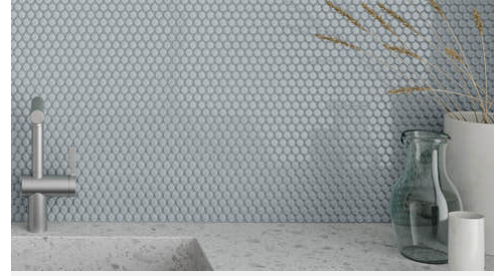

# Essential 0.5 x 12 Cloud Blue Glossy Jolly Trim

Essential 0.5x12 Cloud Blue Glossy Jolly Trim

SKU

**SPUI-903298**

COLOR OPTIONS

SHAPE / SIZE

PRODUCT INFORMATION

Material Ceramic	Shape Jolly
Chip/Tile Size 0.5 x 12	Finish Glossy
Color Cloud Blue	Sq Ft Per Piece N/A
Glazed Yes	Tile Thickness N/A
Shade Variation V1	Texture Variation N/A
Size Variation N/A	Pits & Chips Variation N/A

## PRODUCT GALLERY

---

Elevate your space with the Essential series, featuring nine serene colors in 2x12 ceramic tiles and a jolly trim designed for indoor wall applications. This collection is distinguished by its neutral palette, low variation, and the choice between matte or glossy finishes, complementing any design scheme. The coordinating porcelain mosaics in 0.75" penny round and 2" hexagon shapes, all in a matte finish, are a perfect choice for designing a matching elegant shower pan. With ease of installation in various patterns, this series ensures a seamless and sophisticated application.