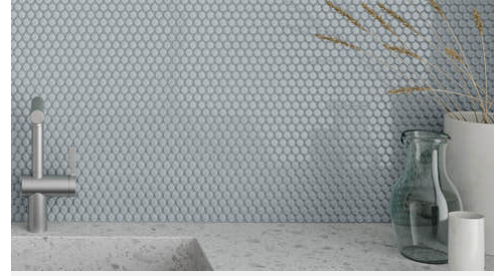

PRODUCT GALLERY

Elevate your space with the Essential series, featuring nine serene colors in 2x12 ceramic tiles and a jolly trim designed for indoor wall applications. This collection is distinguished by its neutral palette, low variation, and the choice between matte or glossy finishes, complementing any design scheme. The coordinating porcelain mosaics in 0.75" penny round and 2" hexagon shapes, all in a matte finish, are a perfect choice for designing a matching elegant shower pan. With ease of installation in various patterns, this series ensures a seamless and sophisticated application.