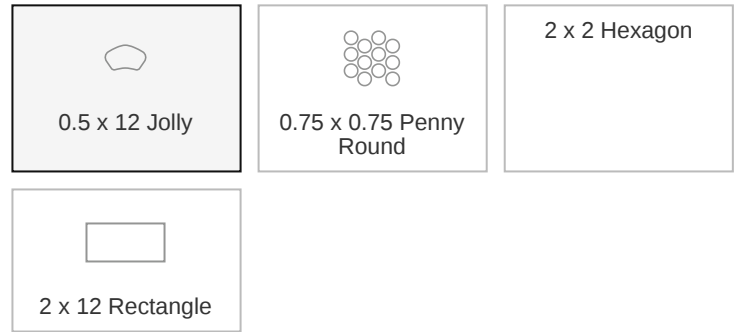

# Essential 0.5 x 12 Cloud Blue Glossy Jolly Trim

Essential 0.5x12 Cloud Blue Glossy Jolly Trim

SKU

**SPUI-903298**

COLOR OPTIONS

SHAPE / SIZE

PRODUCT INFORMATION

Material Ceramic	Shape Jolly
Chip/Tile Size 0.5 x 12	Finish Glossy
Color Cloud Blue	Sq Ft Per Piece N/A
Glazed Yes	Tile Thickness N/A
Shade Variation V1	Texture Variation N/A
Size Variation N/A	Pits & Chips Variation N/A