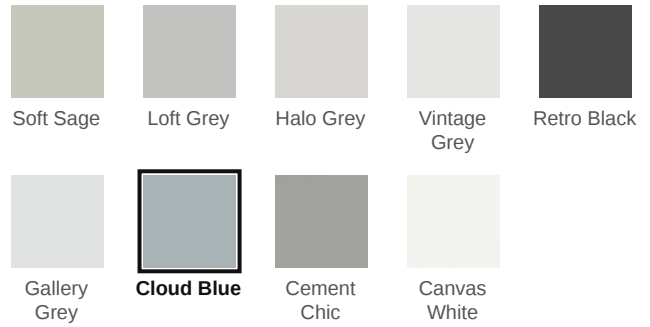

# Essential 0.5 x 12 Cloud Blue Glossy Jolly Trim

Essential 0.5x12 Cloud Blue Glossy Jolly Trim

SKU

**SPUI-903298**

COLOR OPTIONS

SHAPE / SIZE

PRODUCT INFORMATION

Material Ceramic	Shape Jolly
Chip/Tile Size 0.5 x 12	Finish Glossy
Color Cloud Blue	Sq Ft Per Piece N/A
Glazed Yes	Tile Thickness N/A
Shade Variation V1	Texture Variation N/A
Size Variation N/A	Pits & Chips Variation N/A

## PRODUCT GALLERY

---

Elevate your space with the Essential series, featuring nine serene colors in 2x12 ceramic tiles and a jolly trim designed for indoor wall applications. This collection is distinguished by its neutral palette, low variation, and the choice between matte or glossy finishes, complementing any design scheme. The coordinating porcelain mosaics in 0.75" penny round and 2" hexagon shapes, all in a matte finish, are a perfect choice for designing a matching elegant shower pan. With ease of installation in various patterns, this series ensures a seamless and sophisticated application.