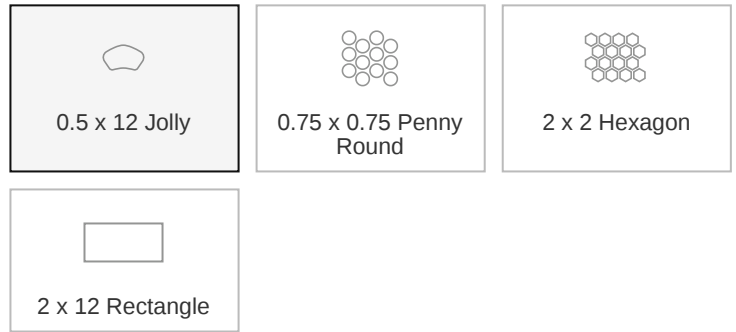

Essential 0.5 x 12 Cement Chic Matte Jolly Trim

Essential 0.5x12 Cement Chic Matte Jolly Trim

SKU
SPUI-903308

COLOR OPTIONS

SHAPE / SIZE

PRODUCT INFORMATION

Material Ceramic	Shape Jolly
Chip/Tile Size 0.5 x 12	Finish Matte
Color Cement Chic	Sq Ft Per Piece N/A
Glazed Yes	Tile Thickness N/A
Shade Variation V1	Texture Variation N/A
Size Variation N/A	Pits & Chips Variation N/A

PRODUCT GALLERY

Elevate your space with the Essential series, featuring nine serene colors in 2x12 ceramic tiles and a jolly trim designed for indoor wall applications. This collection is distinguished by its neutral palette, low variation, and the choice between matte or glossy finishes, complementing any design scheme. The coordinating porcelain mosaics in 0.75" penny round and 2" hexagon shapes, all in a matte finish, are a perfect choice for designing a matching elegant shower pan. With ease of installation in various patterns, this series ensures a seamless and sophisticated application.