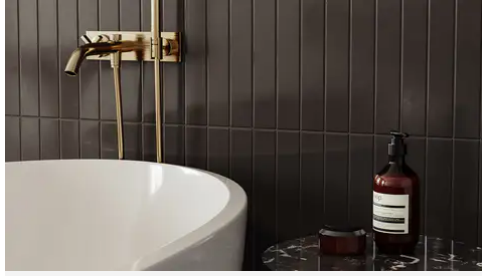

Essential 0.5 x 12 Cement Chic Matte Jolly Trim

Essential 0.5x12 Cement Chic Matte Jolly Trim

SKU
SPUI-903308

COLOR OPTIONS

SHAPE / SIZE

PRODUCT INFORMATION

Material Ceramic	Shape Jolly
Chip/Tile Size 0.5 x 12	Finish Matte
Color Cement Chic	Sq Ft Per Piece N/A
Glazed Yes	Tile Thickness N/A
Shade Variation V1	Texture Variation N/A
Size Variation N/A	Pits & Chips Variation N/A

PRODUCT GALLERY

Elevate your space with the Essential series, featuring nine serene colors in 2x12 ceramic tiles and a jolly trim designed for indoor wall applications. This collection is distinguished by its neutral palette, low variation, and the choice between matte or glossy finishes, complementing any design scheme. The coordinating porcelain mosaics in 0.75" penny round and 2" hexagon shapes, all in a matte finish, are a perfect choice for designing a matching elegant shower pan. With ease of installation in various patterns, this series ensures a seamless and sophisticated application.