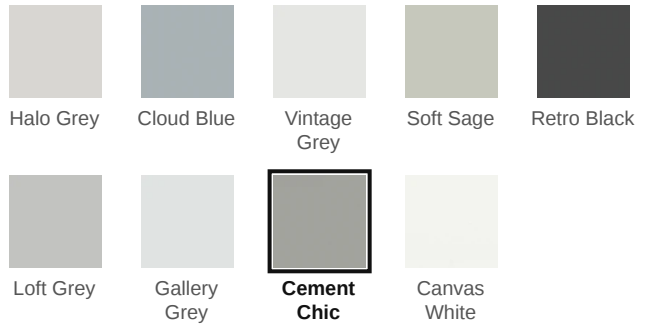

Essential 0.5 x 12 Cement Chic Matte Jolly Trim

Essential 0.5x12 Cement Chic Matte Jolly Trim

SKU
SPUI-903308

COLOR OPTIONS

SHAPE / SIZE

PRODUCT INFORMATION

Material Ceramic	Shape Jolly
Chip/Tile Size 0.5 x 12	Finish Matte
Color Cement Chic	Sq Ft Per Piece N/A
Glazed Yes	Tile Thickness N/A
Shade Variation V1	Texture Variation N/A
Size Variation N/A	Pits & Chips Variation N/A

PRODUCT GALLERY

Elevate your space with the Essential series, featuring nine serene colors in 2x12 ceramic tiles and a jolly trim designed for indoor wall applications. This collection is distinguished by its neutral palette, low variation, and the choice between matte or glossy finishes, complementing any design scheme. The coordinating porcelain mosaics in 0.75" penny round and 2" hexagon shapes, all in a matte finish, are a perfect choice for designing a matching elegant shower pan. With ease of installation in various patterns, this series ensures a seamless and sophisticated application.