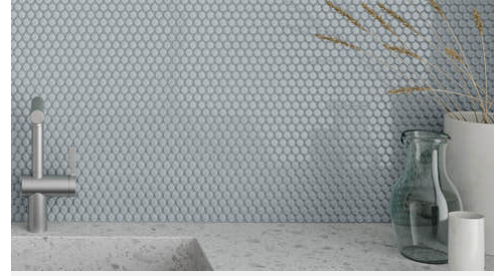

Essential 0.5 x 12 Cement Chic Matte Jolly Trim

Essential 0.5x12 Cement Chic Matte Jolly Trim

SKU
SPUI-903308

COLOR OPTIONS

SHAPE / SIZE

PRODUCT INFORMATION

Material Ceramic	Shape Jolly
Chip/Tile Size 0.5 x 12	Finish Matte
Color Cement Chic	Sq Ft Per Piece N/A
Glazed Yes	Tile Thickness N/A
Shade Variation V1	Texture Variation N/A
Size Variation N/A	Pits & Chips Variation N/A

PRODUCT GALLERY

Elevate your space with the Essential series, featuring nine serene colors in 2x12 ceramic tiles and a jolly trim designed for indoor wall applications. This collection is distinguished by its neutral palette, low variation, and the choice between matte or glossy finishes, complementing any design scheme. The coordinating porcelain mosaics in 0.75" penny round and 2" hexagon shapes, all in a matte finish, are a perfect choice for designing a matching elegant shower pan. With ease of installation in various patterns, this series ensures a seamless and sophisticated application.