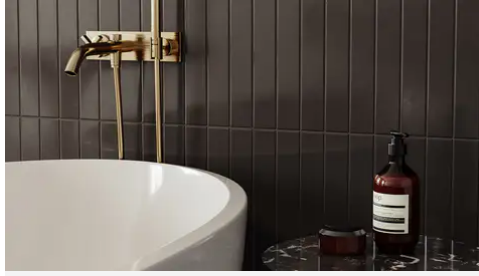

Vintage Grey

Retro Black

Gallery Grey

Cloud Blue

Cement Chic

Canvas White

SHAPE / SIZE

PRODUCT INFORMATION

PRODUCT GALLERY

Elevate your space with the Essential series, featuring nine serene colors in 2x12 ceramic tiles and a jolly trim designed for indoor wall applications. This collection is distinguished by its neutral palette, low variation, and the choice between matte or glossy finishes, complementing any design scheme. The coordinating porcelain mosaics in 0.75" penny round and 2" hexagon shapes, all in a matte finish, are a perfect choice for designing a matching elegant shower pan. With ease of installation in various patterns, this series ensures a seamless and sophisticated application.