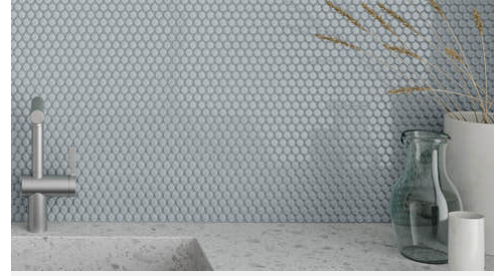

Vintage Grey

Retro Black

Gallery Grey

Cloud Blue

Cement Chic

Canvas White

SHAPE / SIZE

PRODUCT INFORMATION

PRODUCT GALLERY

Elevate your space with the Essential series, featuring nine serene colors in 2x12 ceramic tiles and a jolly trim designed for indoor wall applications. This collection is distinguished by its neutral palette, low variation, and the choice between matte or glossy finishes, complementing any design scheme. The coordinating porcelain mosaics in 0.75" penny round and 2" hexagon shapes, all in a matte finish, are a perfect choice for designing a matching elegant shower pan. With ease of installation in various patterns, this series ensures a seamless and sophisticated application.