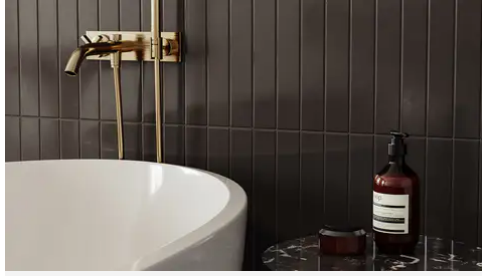

Vintage Grey

Retro Black

Gallery Grey

Cloud Blue

Cement Chic

Canvas White

SHAPE / SIZE

PRODUCT INFORMATION

PRODUCT GALLERY

Elevate your space with the Essential series, featuring nine serene colors in 2x12 ceramic tiles and a jolly trim designed for indoor wall applications. This collection is distinguished by its neutral palette, low variation, and the choice between matte or glossy finishes, complementing any design scheme. The coordinating porcelain mosaics in 0.75" penny round and 2" hexagon shapes, all in a matte finish, are a perfect choice for designing a matching elegant shower pan. With ease of installation in various patterns, this series ensures a seamless and sophisticated application.