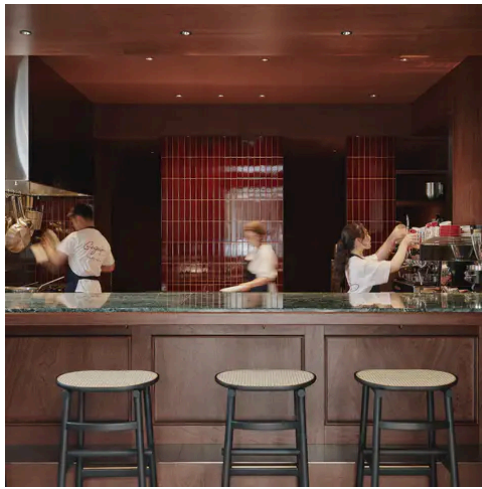

---

---

PRODUCT GALLERY

---

Eigo proves that true character comes from process, not patterns. Curated for its material integrity, this series features a 2.5x9 field tile and matching 0.63x7.5 trim that embrace the subtle irregularities of traditional ceramic firing. The collection explores the duality of glaze through two finishes: a high-shine glossy that captures the light, and a smooth matte that absorbs it. The palette moves beyond simple swatches into living color, spanning from the botanical grounds of Olive and Tea Leaves to the moody, atmospheric weight of Storm and Night. Eigo delivers the modular elegance and vibrant depth required to create spaces of distinction.