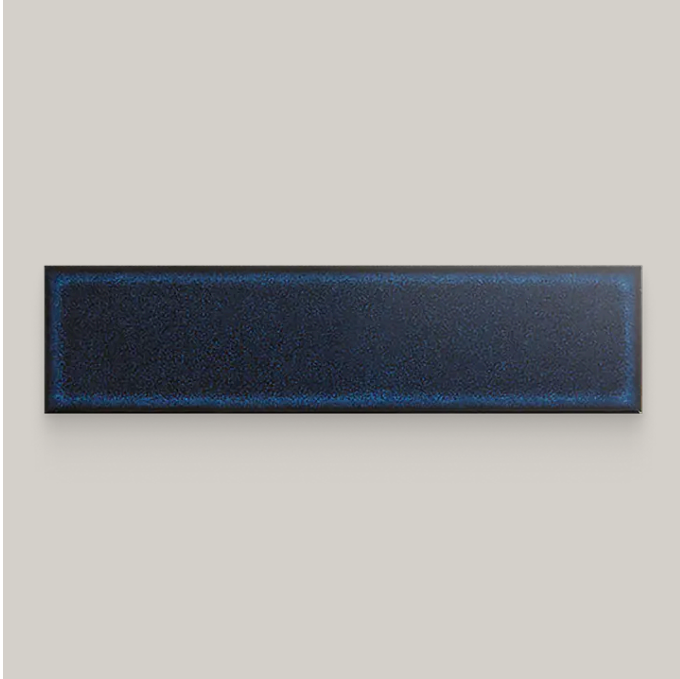

2.5 x 9 Ocean Glossy Rectangle Tile

2.5x9 Ocean Glossy Rectangle Tile

SKU

SPUI-903412

COLOR OPTIONS

Tea Leaves

Olive

Latte

Caramel

**Ocean**

Day

SHAPE / SIZE

0.63 x 7.5 Jolly

2.5 x 9 Rectangle

PRODUCT INFORMATION

Material Porcelain	Shape Rectangle
Chip/Tile Size 2.5 x 9	Finish Glossy
Color Ocean	Sq Ft Per Piece N/A
Glazed Yes	Tile Thickness 9 mm
Shade Variation V2	Texture Variation T1
Size Variation S2	Pits & Chips Variation PC1

PRODUCT GALLERY

Eigo proves that true character comes from process, not patterns. Curated for its material integrity, this series features a 2.5x9 field tile and matching 0.63x7.5 trim that embrace the subtle irregularities of traditional ceramic firing. The collection explores the duality of glaze through two finishes: a high-shine glossy that captures the light, and a smooth matte that absorbs it. The palette moves beyond simple swatches into living color, spanning from the botanical grounds of Olive and Tea Leaves to the moody, atmospheric weight of Storm and Night. Eigo delivers the modular elegance and vibrant depth required to create spaces of distinction.