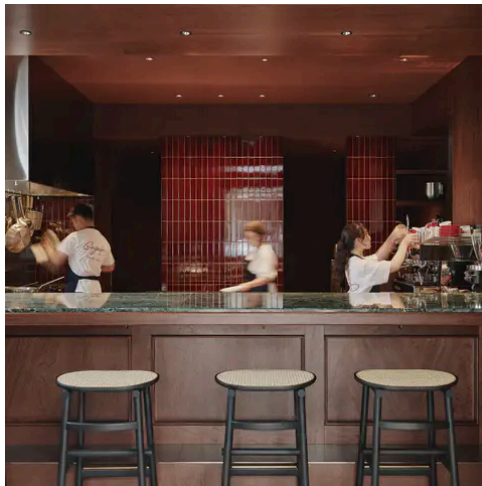

Floor Exterior

No

Pool

Yes

Pool

Yes

PRODUCT GALLERY

Eigo proves that true character comes from process, not patterns. Curated for its material integrity, this series features a 2.5x9 field tile and matching 0.63x7.5 trim that embrace the subtle irregularities of traditional ceramic firing. The collection explores the duality of glaze through two finishes: a high-shine glossy that captures the light, and a smooth matte that absorbs it. The palette moves beyond simple swatches into living color, spanning from the botanical grounds of Olive and Tea Leaves to the moody, atmospheric weight of Storm and Night. Eigo delivers the modular elegance and vibrant depth required to create spaces of distinction.