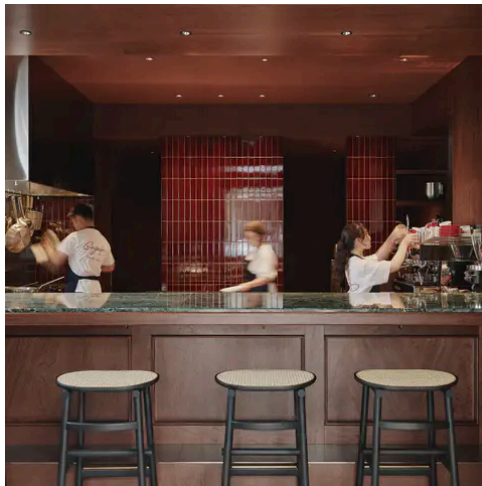

PRODUCT GALLERY

Eigo proves that true character comes from process, not patterns. Curated for its material integrity, this series features a 2.5x9 field tile and matching 0.63x7.5 trim that embrace the subtle irregularities of traditional ceramic firing. The collection explores the duality of glaze through two finishes: a high-shine glossy that captures the light, and a smooth matte that absorbs it. The palette moves beyond simple swatches into living color, spanning from the botanical grounds of Olive and Tea Leaves to the moody, atmospheric weight of Storm and Night. Eigo delivers the modular elegance and vibrant depth required to create spaces of distinction.