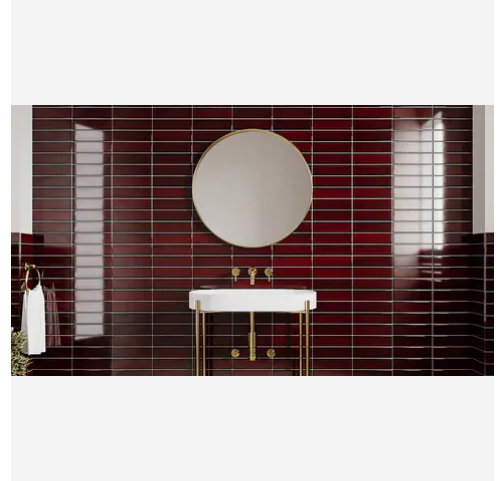

Eigo 0.63 x 7.5 Tea Leaves Glossy Jolly Trim

Eigo 0.63x7.5 Tea Leaves Glossy Jolly Trim

SKU
SPUI-903584

COLOR OPTIONS

N/A

SHAPE / SIZE

PRODUCT INFORMATION

Material Porcelain	Shape Jolly
Chip/Tile Size 0.63 x 7.5	Finish Glossy
Color Tea Leaves	Sq Ft Per Piece N/A
Glazed Yes	Tile Thickness N/A
Shade Variation V2	Texture Variation T1
Size Variation S2	Pits & Chips Variation PC1

PRODUCT GALLERY

Eigo proves that true character comes from process, not patterns. Curated for its material integrity, this series features a 2.5x9 field tile and matching 0.63x7.5 trim that embrace the subtle irregularities of traditional ceramic firing. The collection explores the duality of glaze through two finishes: a high-shine glossy that captures the light, and a smooth matte that absorbs it. The palette moves beyond simple swatches into living color, spanning from the botanical grounds of Olive and Tea Leaves to the moody, atmospheric weight of Storm and Night. Eigo delivers the modular elegance and vibrant depth required to create spaces of distinction.