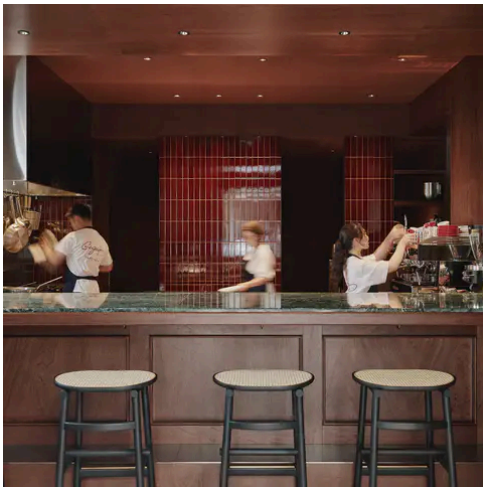

PRODUCT GALLERY

Eigo proves that true character comes from process, not patterns. Curated for its material integrity, this series features a 2.5x9 field tile and matching 0.63x7.5 trim that embrace the subtle irregularities of traditional ceramic firing. The collection explores the duality of glaze through two finishes: a high-shine glossy that captures the light, and a smooth matte that absorbs it. The palette moves beyond simple swatches into living color, spanning from the botanical grounds of Olive and Tea Leaves to the moody, atmospheric weight of Storm and Night. Eigo delivers the modular elegance and vibrant depth required to create spaces of distinction.