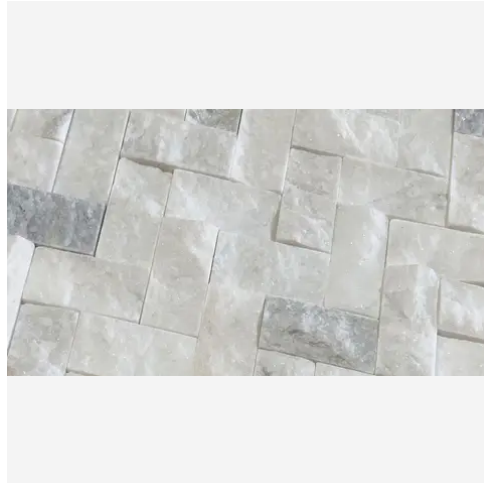

Daphne White Polished Large Octagon Mosaic

Daphne White Polished Large Octagon Mosaic

SKU

MOS-DAPWHI-LOCT-P

COLOR OPTIONS

Daphne White

SHAPE / SIZE

0.75 x 12 Modern Bullnose	 1 x 1 Penny Round	1 x 2 Brick
1 x 2 Herringbone	 1 x 4 Herringbone	 1 x 4 Stacked
2 x 2 Hexagon	 2 x 6 Picket	

PRODUCT INFORMATION

Material Marble	Shape Large Octagon
Chip/Tile Size Multi	Finish Polished
Color Daphne White	Sq Ft Per Piece 0.63
Glazed N/A	Tile Thickness 10 mm
Shade Variation V4	Texture Variation T1
Size Variation S1	Pits & Chips Variation PC1

PRODUCT GALLERY

Make a statement with the dramatic elegance of Daphne White. This series features a white base accentuated with striking veins in bold gold and gray tones. Offered in 3 versatile sizes (12x24, 4x12, and 6x6 hexagon), Daphne White caters to a range of design applications. The collection includes 2 modern profile trims for a sleek finish. Unleash your creativity with a staggering 12 mosaic patterns, allowing you to create truly unique designs. The high variation in veining ensures each piece is one-of-a-kind, adding a touch of drama to your space. Mix and match tiles to create captivating layouts and patterns, choosing between a polished, tumbled, or honed finish to complete your vision.