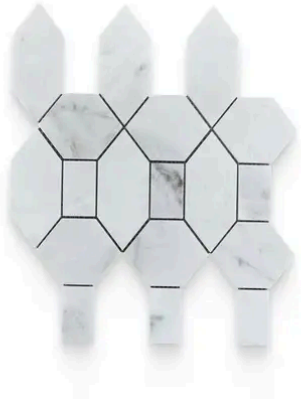

Daphne White Polished Large Octagon Mosaic

Daphne White Polished Large Octagon Mosaic

SKU

MOS-DAPWHI-LOCT-P

COLOR OPTIONS

Daphne White

SHAPE / SIZE

0.75 x 12 Modern Bullnose	 1 x 1 Penny Round	1 x 2 Brick
1 x 2 Herringbone	 1 x 4 Herringbone	 1 x 4 Stacked
2 x 2 Hexagon	 2 x 6 Picket	

PRODUCT INFORMATION

Material Marble	Shape Large Octagon
Chip/Tile Size Multi	Finish Polished
Color Daphne White	Sq Ft Per Piece 0.63
Glazed N/A	Tile Thickness 10 mm
Shade Variation V4	Texture Variation T1
Size Variation S1	Pits & Chips Variation PC1

PRODUCT GALLERY

Make a statement with the dramatic elegance of Daphne White. This series features a white base accentuated with striking veins in bold gold and gray tones. Offered in 3 versatile sizes (12x24, 4x12, and 6x6 hexagon), Daphne White caters to a range of design applications. The collection includes 2 modern profile trims for a sleek finish. Unleash your creativity with a staggering 12 mosaic patterns, allowing you to create truly unique designs. The high variation in veining ensures each piece is one-of-a-kind, adding a touch of drama to your space. Mix and match tiles to create captivating layouts and patterns, choosing between a polished, tumbled, or honed finish to complete your vision.